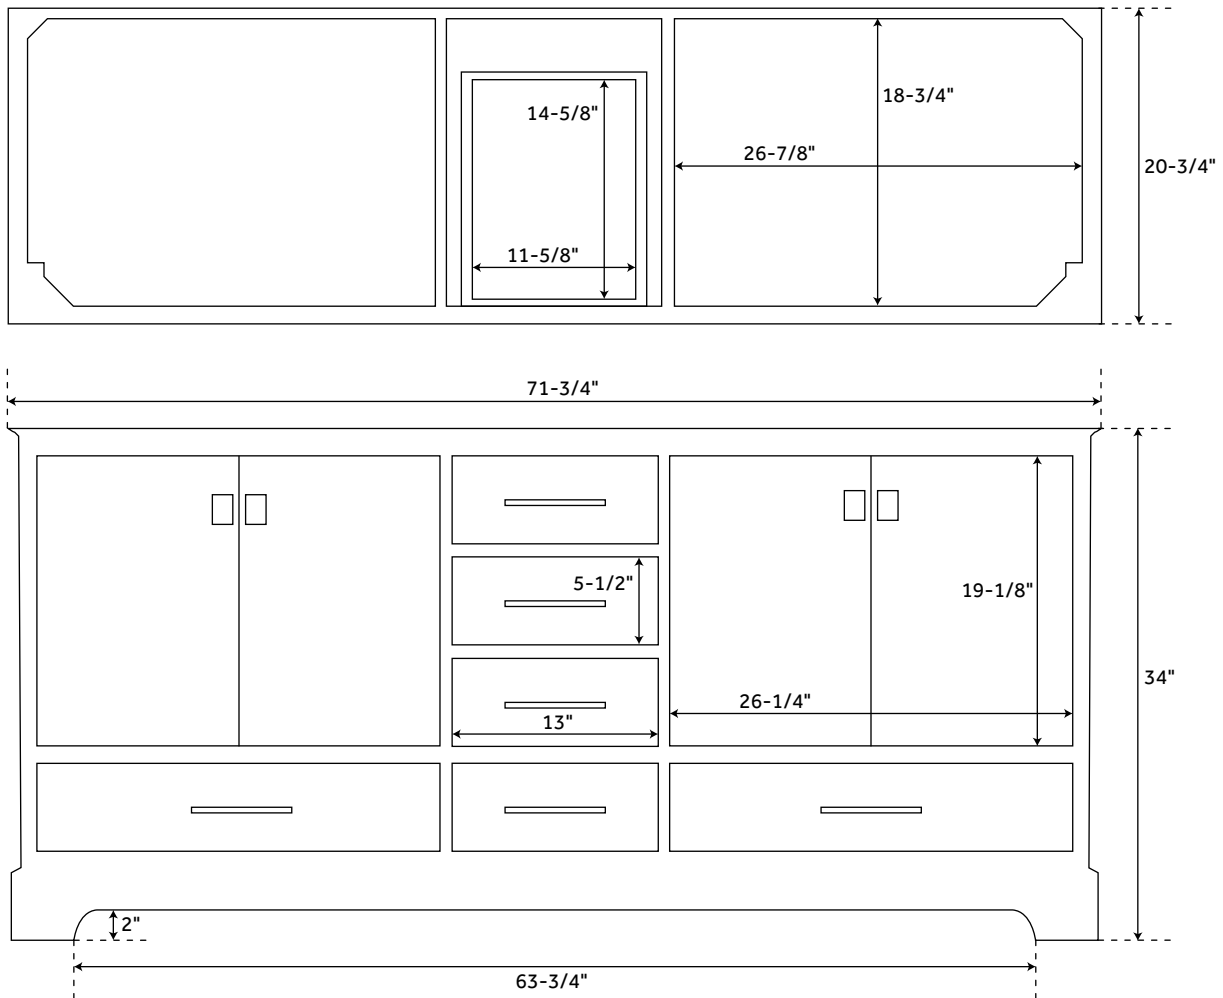

72" QUEN

DOUBLE VANITY

SKU: 446064, 446065, 446066, 446067, 446402, 446403, 446404, 446405

FEATURES

Material: Wood
Installation Type: Freestanding
Number of Basins: 2
Number of Doors: 4
Number of Drawers: 6
Features: Matching Mirror,
Soft-Close Hinges
Width: 71-3/4"
Depth: 20-3/4"
Height: 34"
Assembly Required: No
Hardware Finish: Brushed Nickel
Faucet Included: No
Vanity Top Included: Optional
Vanity Top Depth: 22"
Vanity Top Width: 73"
Mirror Included: Optional