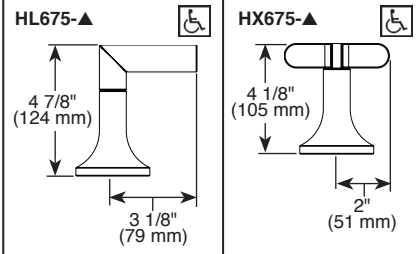

Submitted Model No.: _____

Specific Features: _____

BRIZO®

ROMAN TUB/WHIRLPOOL FAUCET TRIM

- Odin® Bath Collection
- Three Hole Installation (T67375-LHP)
- Four Hole Installation (T67475-LHP)
- Rough-In Kit Must Also be Ordered to Complete Installation (R64707 for four hole and R62707 for three hole)

- STANDARD SPECIFICATIONS:**
- Three or four hole mount
 - Trim Only for two handle Roman Tub faucet for concealed mounting
 - Temperature and volume controlled with handles
 - Rough-In kit must also be ordered to complete installation (R64707 for four hole and R62707 for three hole). There are separate specification sheets on each rough-in kit if more details are required.
 - Handshower includes double check valves for backflow prevention (T67475)
 - Handshower max flow rate 1.75 gpm @ 80 psi, 6.6 L/min @ 550 kPa
 - Minimum 4 1/2" (114 mm) to maximum 10" (254 mm) distance between holes
 - Accomodates up to 2 1/2" deck thickness