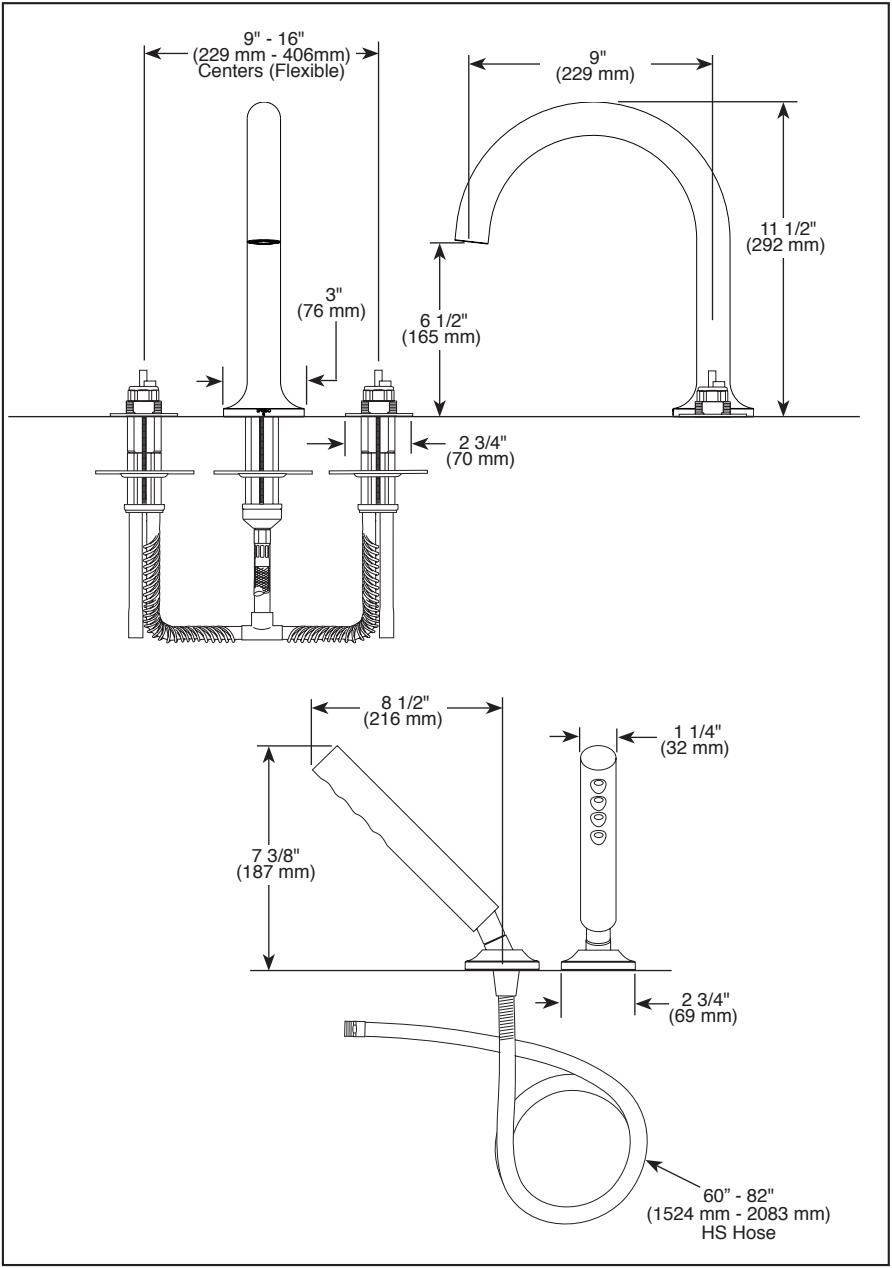

Submitted Model No.: _____

Specific Features: _____

BRIZO®

ROMAN TUB/WHIRLPOOL FAUCET TRIM

- Odin® Bath Collection
- Three Hole Installation (T67375-LHP)
- Four Hole Installation (T67475-LHP)
- Rough-In Kit Must Also be Ordered to Complete Installation (R64707 for four hole and R62707 for three hole)

- STANDARD SPECIFICATIONS:**
- Three or four hole mount
 - Trim Only for two handle Roman Tub faucet for concealed mounting
 - Temperature and volume controlled with handles
 - Rough-In kit must also be ordered to complete installation (R64707 for four hole and R62707 for three hole). There are separate specification sheets on each rough-in kit if more details are required.
 - Handshower includes double check valves for backflow prevention (T67475)
 - Handshower max flow rate 1.75 gpm @ 80 psi, 6.6 L/min @ 550 kPa
 - Minimum 4 1/2" (114 mm) to maximum 10" (254 mm) distance between holes
 - Accomodates up to 2 1/2" deck thickness