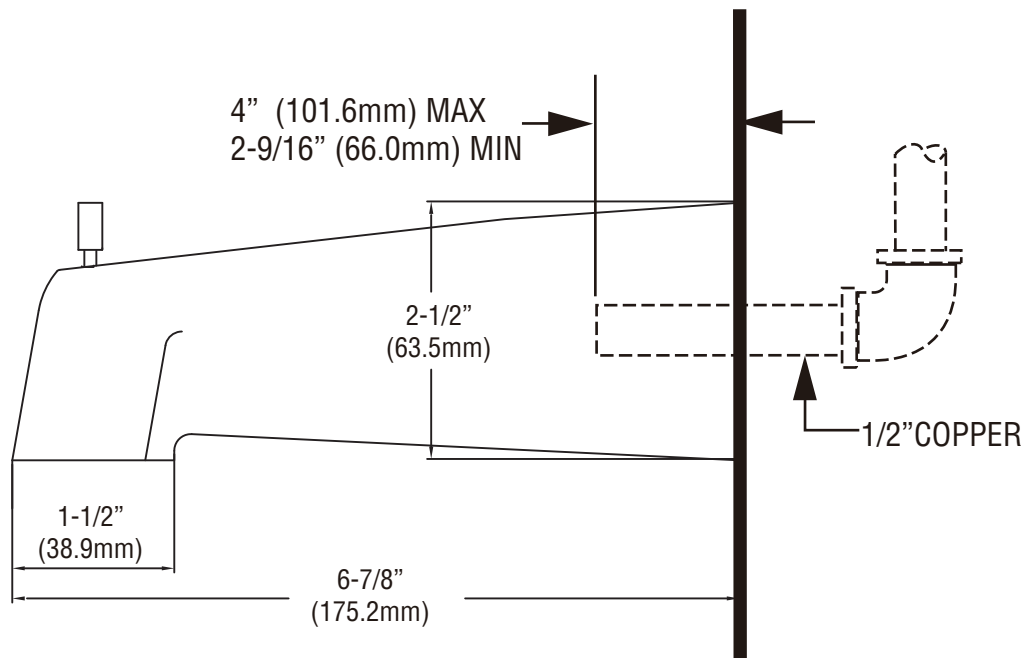

### Product Features

- 7" tub spout
- Metal construction
- ½ CTS slip fit mount
- cUPC/IAPMO listed

PFTS36CP

### Product Specifications

\* All measurements are nominal. Please verify before actual installation.