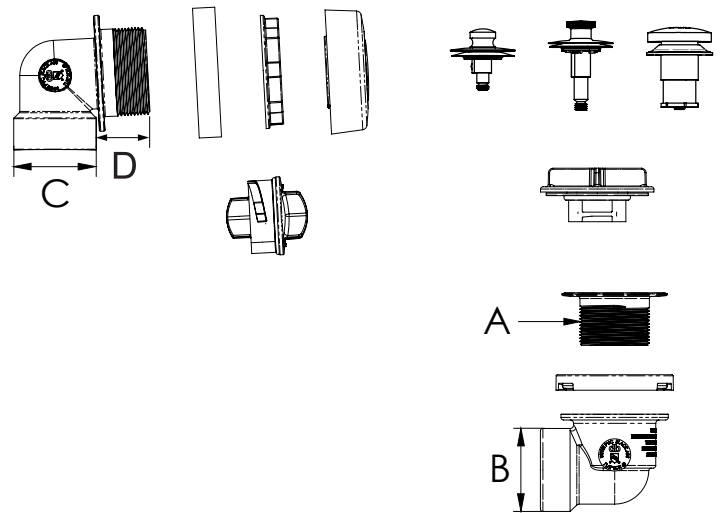

## SPECIFICATIONS

The Dearborn True Blue Bath Waste shall be used in commercial and residential applications requiring a bath waste and overflow drain with integrated test features. Overflow and drain elbow components shall come factory preassembled for added convenience. Overflow gasket shall be made of a high memory foamed rubber. Drain gasket shall be notched and undercut in order to wrap around drain elbow and lock into place. This will prevent gasket from being knocked off during installation and remain secured to drain elbow regardless of orientation. Test plugs shall be quarter turn installation and must be removable and reusable. Faceplate installation shall not require additional tools or screws, symmetrical design will eliminate the need for precise alignment.

## FEATURES AND MATERIALS

Finish Trim	Tool-Free, Screw-Free Installation
Test Plugs	Reusable, Quarter Turn Tool-Free Installation
Drain Gasket	Locking Rubber Gasket
Overflow Gasket	High Memory Foamed Rubber
Spud	Chrome Plated Brass

## PERFORMANCE SPECIFICATIONS

Test Plug Rating	40 FT Head, 17 PSI
Flow Rate	10.95 GPM

## DIMENSIONS

[A]:	Drain / Spud Thread	1-1/2" – 11-1/2 NPSM
[B]:	Inner Diameter	1-1/2" SCH 40 Pipe
[C]:	Inner Diameter	1-1/2" SCH 40 Pipe
[D]:	Overflow Depth	1.236"

Access BIM/Revit content through [www.oatey.com](http://www.oatey.com)