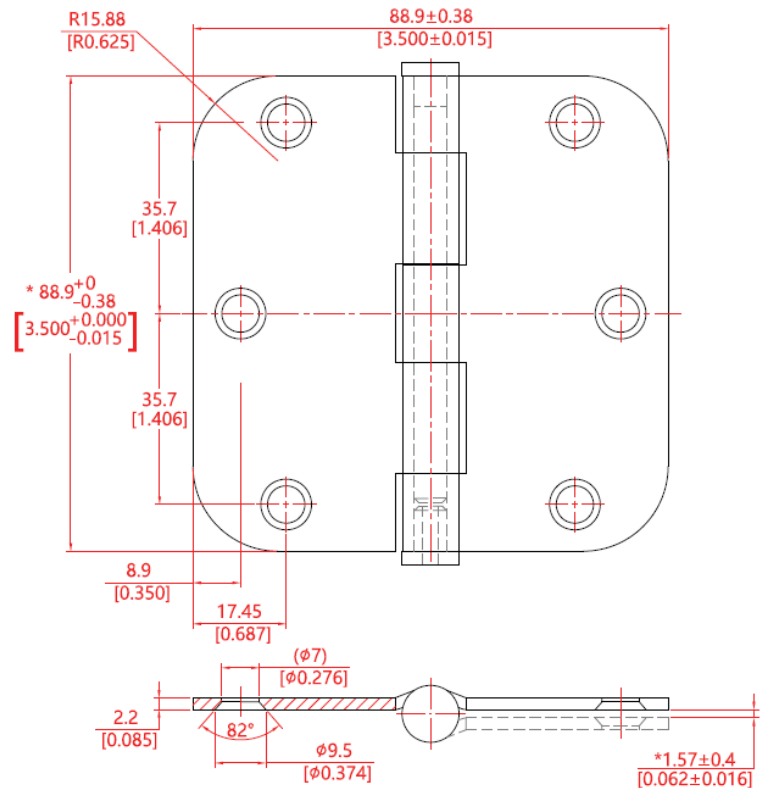

FEATURES:

- Two button removable pin
- Greased pins for smooth quiet operation
- #9 x3/4 T-17 self drilling flat head phillips wood screws included
- Material: Steel

Finish	2-Pack	3-Pack
Satin Nickel US15	HDH3502U15	HDH3503U15
Oil Rubbed Bronze US10BC	HDH3502U10B	HDH3503U10B
Matte Black US19	HDH3502U19	HDH3503U19
Polished Brass US3	—	HDH3503U3
Antique Brass US5	—	HDH3503U5
Champagne Brass	—	HDH3503CB
Polished Chrome US26	HDH3502U26	—
Satin Chrome US26D	HDH3502U26D	—