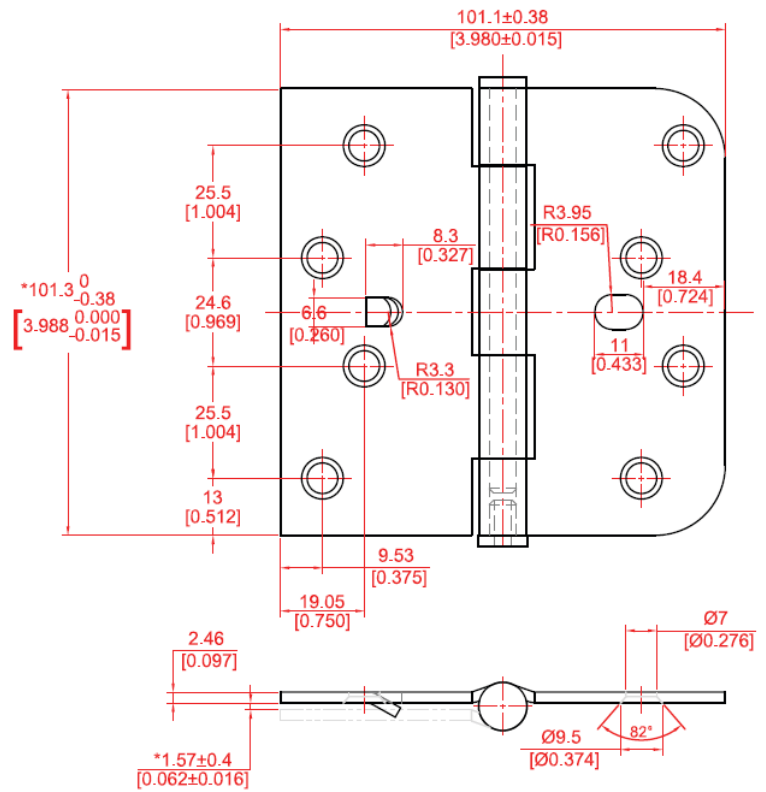

HDH406 SERIES
4" DOOR HINGE
PLAIN BEARING SECURITY TAB
5/8" RADIUS / SQUARE CORNER

Available Finishes:  US15 Satin Nickel

 US10B Oil Rubbed Bronze

 Matte Black

FEATURES:

- Security tab – used with outswing exterior doors
- Resists opening if pins are removed when door is closed
- Masonite hole pattern
- Two button removable pin
- Greased pins for smooth quiet operation
- #9 x 1" T-17 self drilling flat head phillips wood screws included
- Material: Steel

Finish	3-Pack
Satin Nickel US15	HDH4063U15
Oil Rubbed Bronze US10BC	HDH4063U10B
Matte Black US19	HDH4063U19

FIT FOR #9 SCREW

WARRANTY:

- Limited Five-Year Mechanical Warranty
- Limited One-Year Finish Warranty