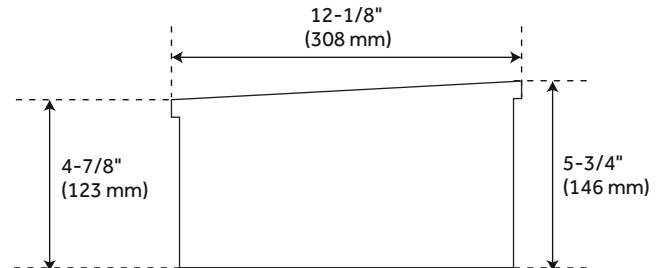

18" NADIYA

BAMBOO HANGING VANITY

SKU: 950073, 950074, 950075

FEATURES

Limited to vessel sinks
no bigger than 12" in diameter

CONTENTS

18" WALL VANITY PAGE 2

REVISED 10/29/2020

18" NADIYA

BAMBOO HANGING VANITY

SKU: 950073, 950074, 950075

FEATURES

- Width: 18"
- Depth: 12-1/8"
- Mounting Hardware Height: 3-5/8"
- Mounting Hardware Width: 8"
- Towel Holder Width: 7"
- Towel Holder Width: 2"
- Back of Sink to Drain Center: 7-1/2"

PRODUCT IMAGE

All dimensions and specifications are nominal and may vary. Use actual products for accuracy in critical situations.

PAGE 2