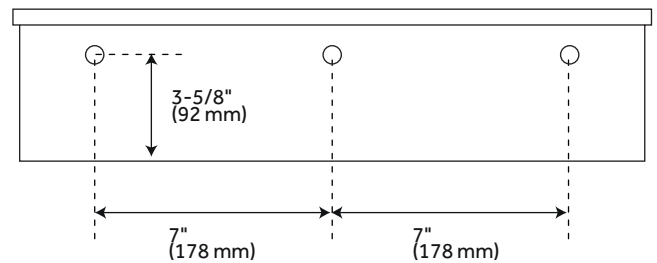

18" NADIYA

BAMBOO HANGING VANITY

SKU: 950073, 950074, 950075

FEATURES

Limited to vessel sinks
no bigger than 12" in diameter

CONTENTS

18" WALL VANITY PAGE 2

REVISED 10/29/2020

18" NADIYA

BAMBOO HANGING VANITY

SKU: 950073, 950074, 950075

FEATURES

- Width: 18"
- Depth: 12-1/8"
- Mounting Hardware Height: 3-5/8"
- Mounting Hardware Width: 8"
- Towel Holder Width: 7"
- Towel Holder Width: 2"
- Back of Sink to Drain Center: 7-1/2"

PRODUCT IMAGE

All dimensions and specifications are nominal and may vary. Use actual products for accuracy in critical situations.

PAGE 2