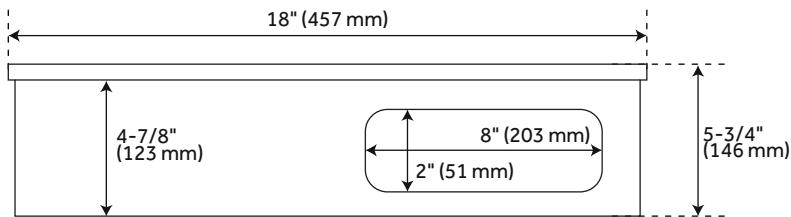

18" NADIYA

BAMBOO HANGING VANITY

SKU: 950073, 950074, 950075

FEATURES

Limited to vessel sinks
no bigger than 12" in diameter

CONTENTS

18" WALL VANITY PAGE 2

REVISED 10/29/2020

18" NADIYA

BAMBOO HANGING VANITY

SKU: 950073, 950074, 950075

FEATURES

- Width: 18"
- Depth: 12-1/8"
- Mounting Hardware Height: 3-5/8"
- Mounting Hardware Width: 8"
- Towel Holder Width: 7"
- Towel Holder Width: 2"
- Back of Sink to Drain Center: 7-1/2"

PRODUCT IMAGE

All dimensions and specifications are nominal and may vary. Use actual products for accuracy in critical situations.

PAGE 2