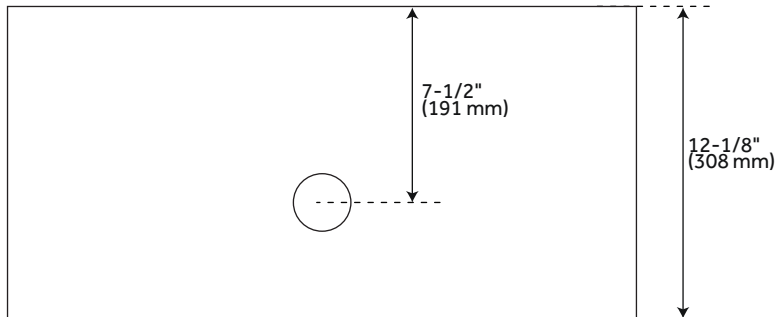

18" NADIYA

BAMBOO HANGING VANITY

SKU: 950073, 950074, 950075

FEATURES

Limited to vessel sinks
no bigger than 12" in diameter

CONTENTS

18" WALL VANITY PAGE 2

REVISED 10/29/2020

18" NADIYA

BAMBOO HANGING VANITY

SKU: 950073, 950074, 950075

FEATURES

- Width: 18"
- Depth: 12-1/8"
- Mounting Hardware Height: 3-5/8"
- Mounting Hardware Width: 8"
- Towel Holder Width: 7"
- Towel Holder Width: 2"
- Back of Sink to Drain Center: 7-1/2"

PRODUCT IMAGE

All dimensions and specifications are nominal and may vary. Use actual products for accuracy in critical situations.

PAGE 2