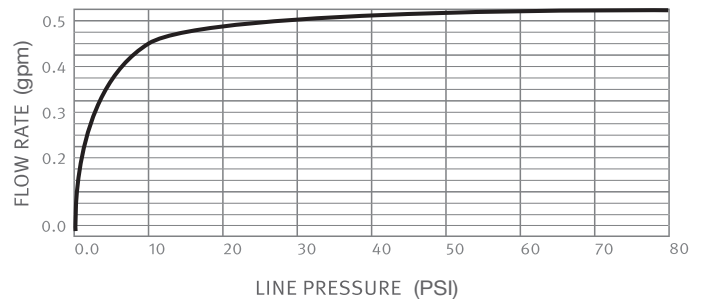

### Product Specifications

- Vandal-resistant aerator
- Power supply options: 9V battery or 9V transformer
- Operating pressure: 0.5-8.0 bar/7.0-116.0 psi
- Water supply: Cold or premixed water
- Water saving options: 0.5 gpm (default), 0.35 gpm (OBPF508510067)
- Water temperature: 70°C maximum
- Security time: Auto shutoff after 90 seconds, adjustable by remote control
- Sensor: Infrared convergence-type proximity sensor

### Optional Parts

<b>OBPF107270288</b>	4" Deck plate
<b>OBPF508510067</b>	0.35 gpm aerator
<b>PFXEREMOTE</b>	Remote control

PFXE100CP

FLOW RATE VS PRESSURE

This graph applies to 0.5 gpm option only.