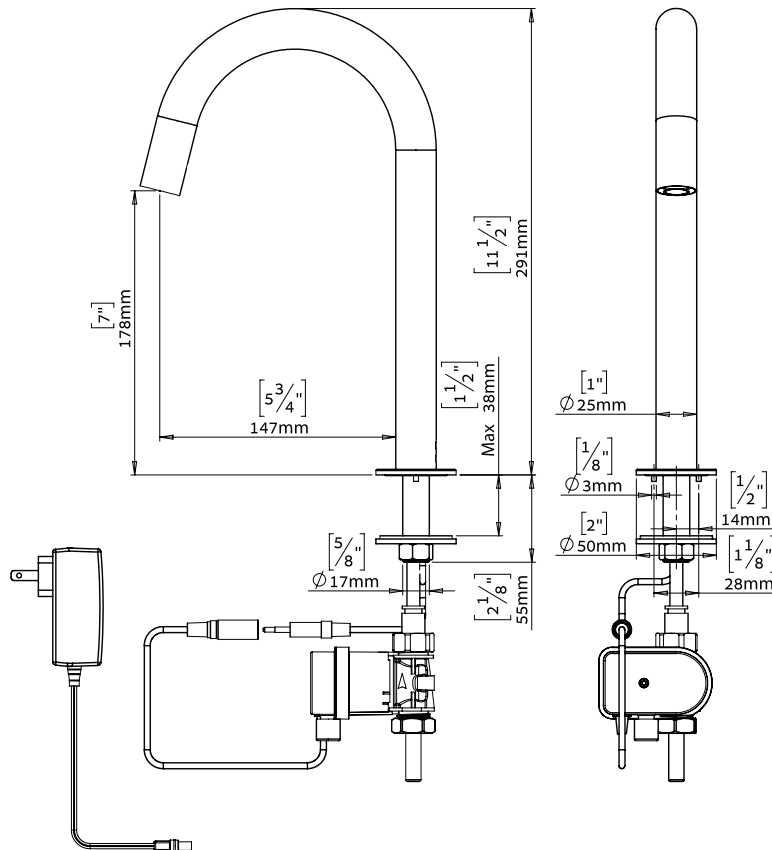

Product Specifications

* All measurements are nominal. Please verify before actual installation.