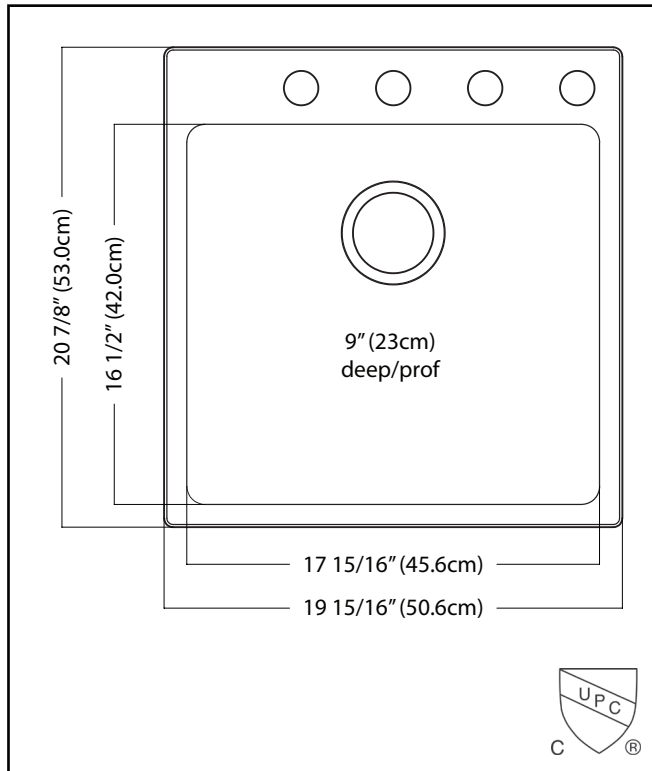

KINDRED

BROOKMORE

SINGLE BOWL 18 GAUGE TOPMOUNT/DROP IN

MODEL: BSL2120-9-4N (4 FAUCET HOLES)

MODEL: BSL2120-9-3N (3 FAUCET HOLES)

MODEL: BSL2120-9-1N (1 FAUCET HOLE)

- ✓ **Revolutionary Installation:** EZ Torque™ simplified fastener system allows you to drop and drill your sink into place, securely locking the sink to the countertop.
- ✓ **Quality Beyond Material:** Designed with 18 gauge quality stainless steel with exceptional resistance to staining and corrosion.
- ✓ **SureDrain:** Precisely engineered pitched bottom aims water directly to the drain, preventing the water from pooling at the bottom of the bowl.
- ✓ **Remarkably Quiet:** Sound dampening system goes to work to reduce the noise caused by a garbage disposal or running water.

TECHNICAL FEATURES

OVERALL SINK SIZE (OD)	20 7/8" FB x 19 15/16" LR
BOWL SIZE (ID)	16 1/2" FB x 17 15/16" LR
BOWL DEPTH	9"
MINIMUM CABINET SIZE	24"
MATERIAL	18 Gauge
BOWL CORNER RADIUS	20 mm
STAINLESS STEEL FINISH	Satin
DRAIN HOLE LOCATION	Rear
INSTALLATION TYPE	Topmount/Drop In
SOUND COATING	Sound pads
WARRANTY	Limited Lifetime
COUNTRY OF ORIGIN	China