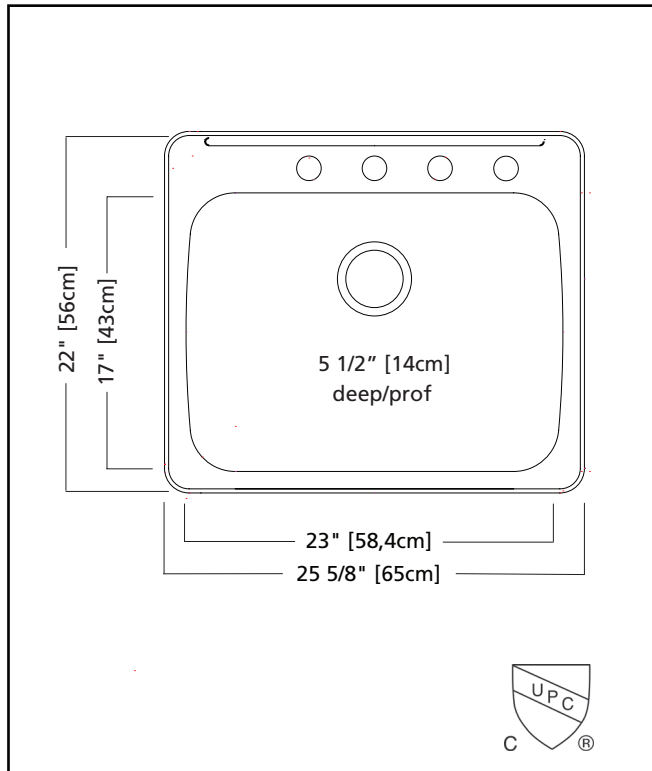

KINDRED

REGINOX ADA SINK

SINGLE BOWL 18 GAUGE TOPMOUNT/DROP IN

MODEL: RSLA2522-55-4N (4 FAUCET HOLES)

MODEL: RSLA2522-55-3N (3 FAUCET HOLES)

MODEL: RSLA2522-55-1N (1 FAUCET HOLE)

- ✓ EZ Torque hassle-free installation system that simplifies the installation process...just drop and drill
- ✓ 18 gauge high quality stainless steel with exceptional resistance to staining and corrosion
- ✓ Sound dampening system that reduces excess noise from running water and disposal vibration
- ✓ Resilient finish offers lasting durability

TECHNICAL FEATURES

OVERALL SINK SIZE (OD)	22" FB x 25 5/8" LR
BOWL SIZE (ID)	17"FB x 23" LR x 5 1/2" DP
MINIMUM CABINET SIZE	27"
MATERIAL	18 Gauge
BOWL CORNER RADIUS	70 mm
STAINLESS STEEL FINISH	Satin Finish
DRAIN HOLE LOCATION	Rear
INSTALLATION TYPE	Topmount/Drop In
SOUND COATING	Sound Pads
WEIGHT	16.0 lbs
WARRANTY	Limited Lifetime
COUNTRY OF ORIGIN	Canada