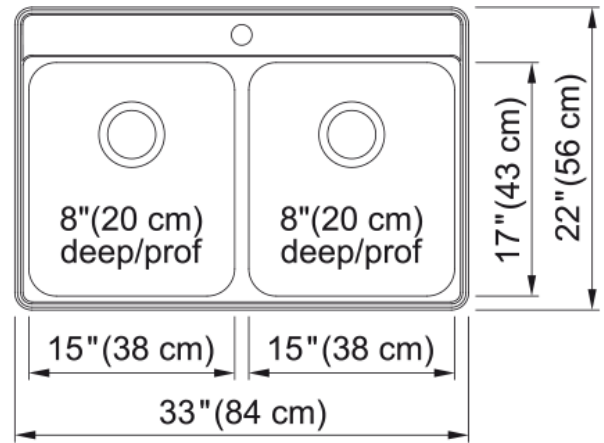

Creemore Drop In Sink - CDLA3322-8-1CB | 101.0637.040

Technical Data

Aspect

Sink type	Sink
Type of material	Stainless steel
Number of bowls	2
Color	Steel
Surface finish	Diamond

Product Dimensions

Exterior size: right to left	33
Exterior size: front to back	22
Large bowl size: right to left	15
Large bowl size: front to back	17
Large bowl: depth	8
Small bowl size: right to left	15
Small bowl size: front to back	17
Small bowl: depth	8

Installation

Minimum cabinet size	36"
----------------------	-----

Product specifications

Installation type	Topmount / drop in
Drain hole	3 1/2"
Position of drainer	No drainer

Product identification

Product brand	Kindred
Collection	Creemore
Certified by	IAPMO