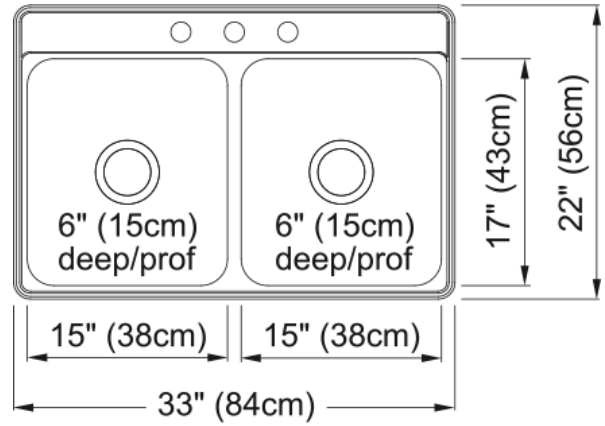

Creemore Drop In Sink - CDLA3322-6-3 | 101.0637.035

Technical Data

Aspect

Sink type	Sink
Type of material	Stainless steel
Number of bowls	2
Color	Steel
Surface finish	Silk

Product Dimensions

Exterior size: right to left	33
Exterior size: front to back	21.976
Large bowl size: right to left	15
Large bowl size: front to back	17
Large bowl: depth	6
Small bowl size: right to left	15
Small bowl size: front to back	17
Small bowl: depth	6

Installation

Minimum cabinet size	36"
----------------------	-----

Product specifications

Installation type	Topmount / drop in
Drain hole	3 1/2"
Position of drainer	No drainer

Product identification

Product brand	Kindred
Collection	Creemore
Certified by	IAPMO