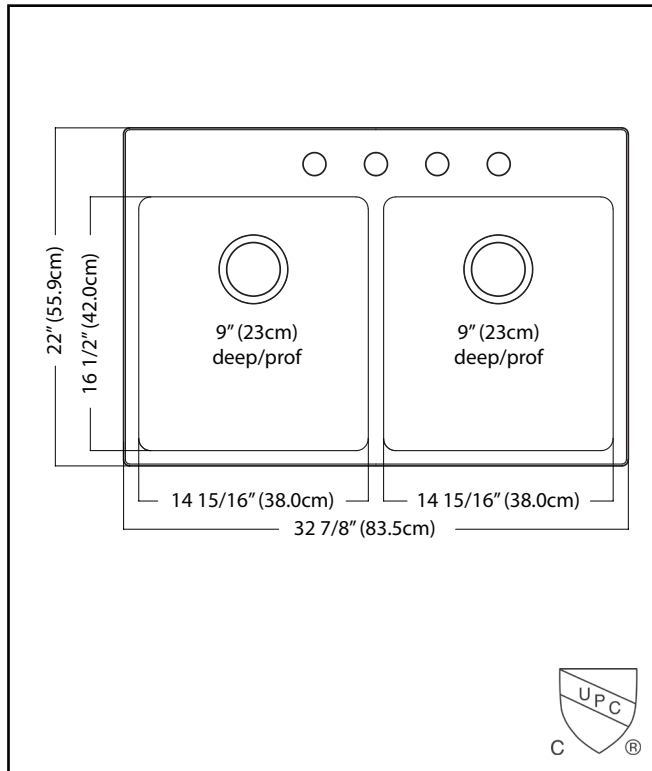

### DOUBLE BOWL 18 GAUGE TOPMOUNT/DROP IN

MODEL: BDL2233-9-4N (4 FAUCET HOLES)

MODEL: BDL2233-9-3N (3 FAUCET HOLES)

MODEL: BDL2233-9-1N (1 FAUCET HOLE)

- ✓ **Revolutionary Installation:** EZ Torque™ simplified fastener system allows you to drop and drill your sink into place, securely locking the sink to the countertop.
- ✓ **Quality Beyond Material:** Designed with 18 gauge quality stainless steel with exceptional resistance to staining and corrosion
- ✓ **Larger Bowl Capacity:** A generous capacity bowl that is made even more spacious with the tighter radius corners, creating ample space for all your prepping and cleaning needs.
- ✓ **Rear Drain Placement:** The rear drain maximizes the usable bottom surface of the bowl while also creating extra cabinet space beneath the sink.

## TECHNICAL FEATURES

OVERALL SINK SIZE (OD)	22" FB x 32 7/8" LR
EQUAL BOWL SIZE (ID)	16 1/2" FB x 14 15/16" LR
BOWL DEPTH	9"
MINIMUM CABINET SIZE	36"
MATERIAL	18 Gauge
BOWL CORNER RADIUS	20 mm
STAINLESS STEEL FINISH	Satin
DRAIN HOLE LOCATION	Rear
INSTALLATION TYPE	Topmount/Drop In
SOUND COATING	Sound pads
WARRANTY	Limited Lifetime
COUNTRY OF ORIGIN	China