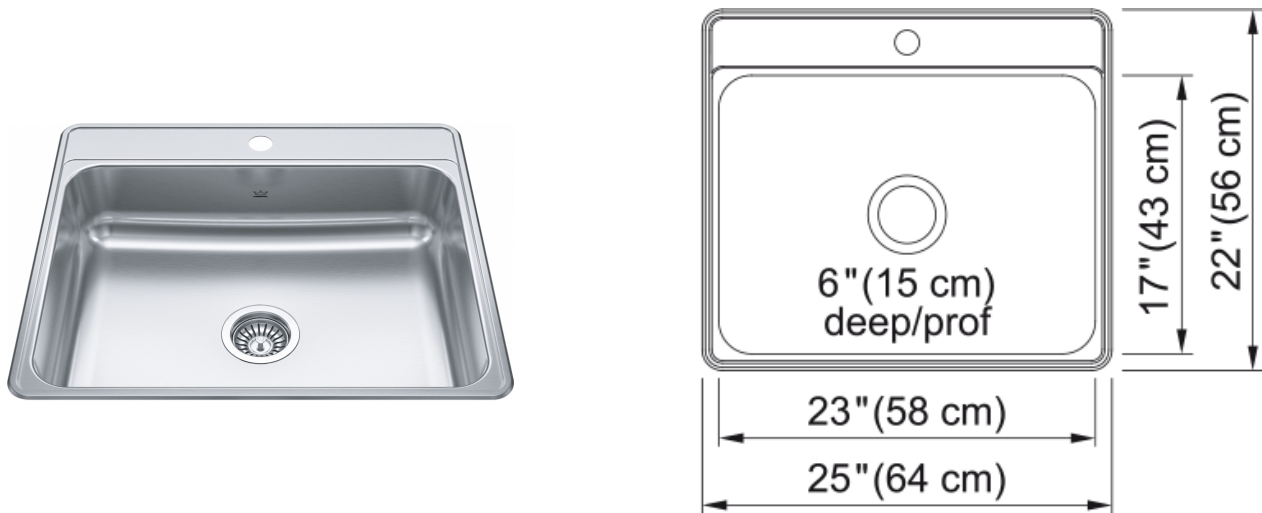

# Creemore Drop In Sink - CSLA2522-6-1 | 101.0637.043

### Product Dimensions

|                                |    |
|--------------------------------|----|
| Exterior size: right to left   | 25 |
| Exterior size: front to back   | 22 |
| Large bowl size: right to left | 23 |
| Large bowl size: front to back | 17 |
| Large bowl: depth              | 6  |