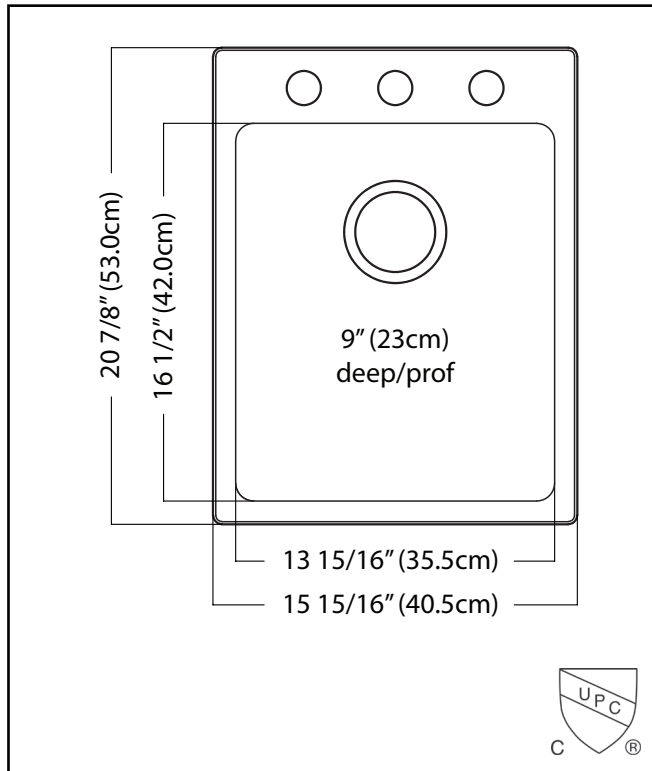

KINDRED

Brookmore
Topmount/Drop In

BROOKMORE

SINGLE BOWL 18 GAUGE TOPMOUNT/DROP IN

MODEL: BSL2116-9-3N (3 FAUCET HOLES)

MODEL: BSL2116-9-1N (1 FAUCET HOLE)

- ✓ **Revolutionary Installation:** EZ Torque™ simplified fastener system allows you to drop and drill your sink into place, securely locking the sink to the countertop.
- ✓ **Quality Beyond Material:** Designed with 18 gauge quality stainless steel with exceptional resistance to staining and corrosion.
- ✓ **SureDrain:** Precisely engineered pitched bottom aims water directly to the drain, preventing the water from pooling at the bottom of the bowl.
- ✓ **Remarkably Quiet:** Sound dampening system goes to work to reduce the noise caused by a garbage disposal or running water.

TECHNICAL FEATURES

OVERALL SINK SIZE (OD)	20 7/8" FB x 15 15/16" LR
BOWL SIZE (ID)	16 1/2" FB x 13 15/15" LR
BOWL DEPTH	9" DP
MINIMUM CABINET SIZE	18"
MATERIAL	18 Gauge
BOWL CORNER RADIUS	20 mm
STAINLESS STEEL FINISH	Satin
DRAIN HOLE LOCATION	Rear
INSTALLATION TYPE	Topmount/Drop In
SOUND COATING	Sound pads
WARRANTY	Limited Lifetime
COUNTRY OF ORIGIN	China