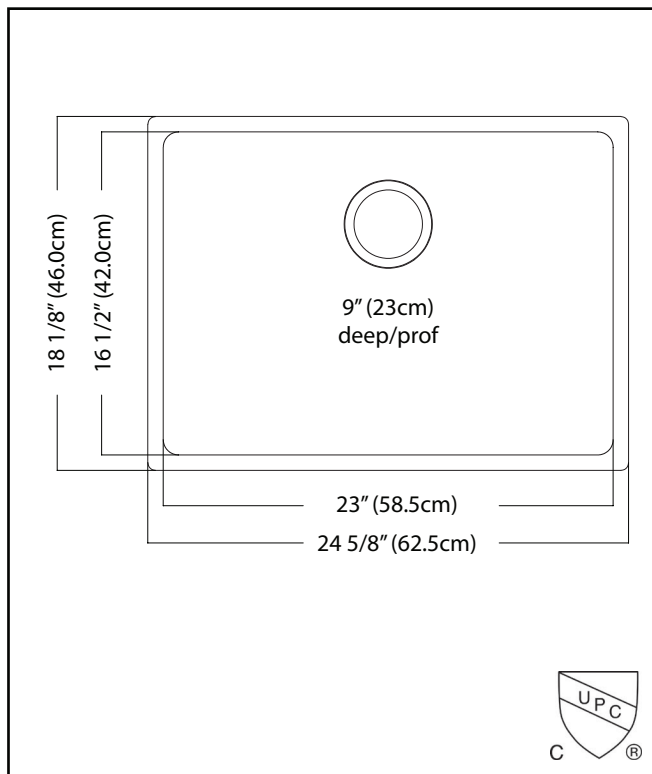

KINDRED

Brookmore
Undermount

BROOKMORE

SINGLE BOWL 18 GAUGE UNDERMOUNT

MODEL: BSU1825-9N

- ✓ **Quality Beyond Material:** Designed with 18 gauge quality stainless steel with exceptional resistance to staining and corrosion.
- ✓ **Larger Bowl Capacity:** A generous capacity bowl that is made even more spacious, with the tighter radius corners, creating ample space for all your prepping and cleaning needs.
- ✓ **Rear Drain Placement:** The rear drain maximizes the usable bottom surface of the bowl while also creating extra cabinet space beneath the sink.
- ✓ **Remarkably Quiet:** Sound dampening system goes to work to reduce the noise caused by a garbage disposal or running water.

TECHNICAL FEATURES

OVERALL SINK SIZE (OD)	18 1/8" FB x 24 5/8" LR
BOWL SIZE (ID)	16 1/2" FB x 23" LR
BOWL DEPTH	9"
MINIMUM CABINET SIZE	30"
MATERIAL	18 Gauge
BOWL CORNER RADIUS	20 mm
STAINLESS STEEL FINISH	Satin
DRAIN HOLE LOCATION	Rear
INSTALLATION TYPE	Undermount
SOUND COATING	Sound pads
WARRANTY	Limited Lifetime
COUNTRY OF ORIGIN	China