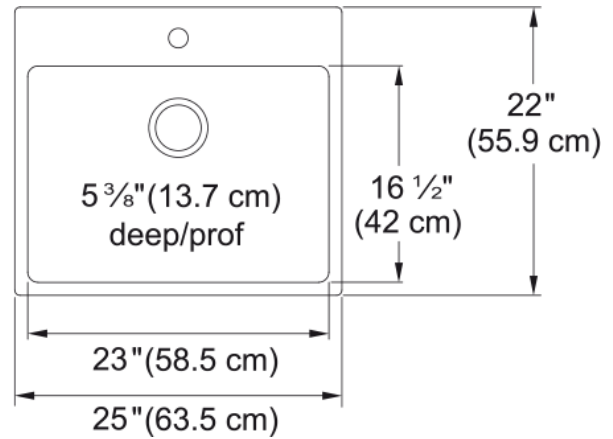

Brookmore ADA Sink - BSL2225-ADA-1 | 101.0689.852

Technical Data

Aspect

Sink type	Sink
Type of material	Stainless steel
Number of bowls	1
Color	Steel
Surface finish	Pearl

Product Dimensions

Exterior size: right to left	25
Exterior size: front to back	22.008
Large bowl size: right to left	23.031
Large bowl size: front to back	16.535
Large bowl: depth	5.5

Installation

Minimum cabinet size	27"
----------------------	-----

Product specifications

Installation type	Topmount / drop in
Drain hole	3 1/2"
Position of drainer	No drainer

Product identification

Product brand	Kindred
Collection	Brookmore
Certified by	IAPMO