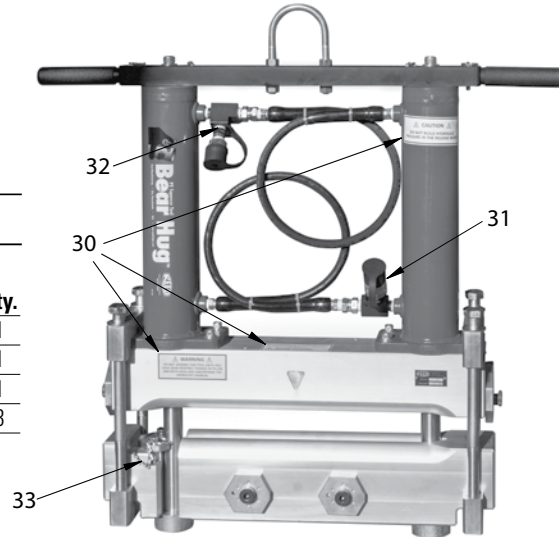

PIPE TOOLS & VISES
SINCE 1896

Bear Hug™ PE Squeeze Tool: PES8BT, PES8BTM

Replacement Parts

Parts List

Ref No.	Item Code	Description	Qty.
30	54289	PES8BT STICKER (3)	1
31	94322	COUPLER SET	1
32	94324	HYD. NIPPLE CONNECTOR	1
33	37772	CHAIN LANYARD	3

Parts List

Ref. No.	Item Code	Description	Qty.
1	37771	1/2" SOCKET HEAD CAP SCREW	2
2	37774	U-BOLT & NUTS	1
3	37762	HANDLE QUICK RELEASE PIN	2
4	37710	SCREW NAIL	5
5	35316	1/2" FLAT WASHER	2
6	98377	HANDLE & GRIP	2
7	40095	HANDLE GRIP	2
8	98376	SADDLE BOLT & WASHER	4
9	37763	GRADE 8 SADDLE BOLT WASHER	4
10	98365	TOP SADDLE CLAMP	2
11	98373	LARGE IMPERIAL STOP	2
12	54344	LARGE IMPERIAL STOP STICKER	2
<i>98390 Large Stops with Stickers - Imperial - 1 pair</i>			
13	38319	3/4" CURVED SPRING WASHER	2
14	38318	3/4" SOCKET SHOULDER BOLT	2
15	98366	BOTTOM SADDLE CLAMP	2
16	37761	3/8" SOCKET HEAD CAP SCREW	8
17	54345	SMALL IMPERIAL STOP STICKER	2
<i>98391 Small Stops with Stickers - Imperial - 1 pair</i>			
18	98374	SMALL IMPERIAL STOP	2
19	98327	BALL PLUNGER	2
20	37766	1/2" SOCKET SHOULDER BOLT	1
21	92761	1/2" CURVED SPRING WASHER	1
22	37768	SLOTTED SPRING PIN	1
23	37770	COMPRESSION SPRING	1
24	98369	LATCH	1
25	37769	LATCH QUICK RELEASE PIN	1
26	54346	METRIC STOP STICKER SDR II	2
27	54347	METRIC STOP STICKER SDR 17	2
28	98378	METRIC STOP SDR 11	2
<i>98392 SDR 11 Stops with Stickers - Metric - 1 pair</i>			
29	98379	METRIC STOP SDR 17	2
<i>98393 SDR 17 Stops with Stickers - Metric - 1 pair</i>			