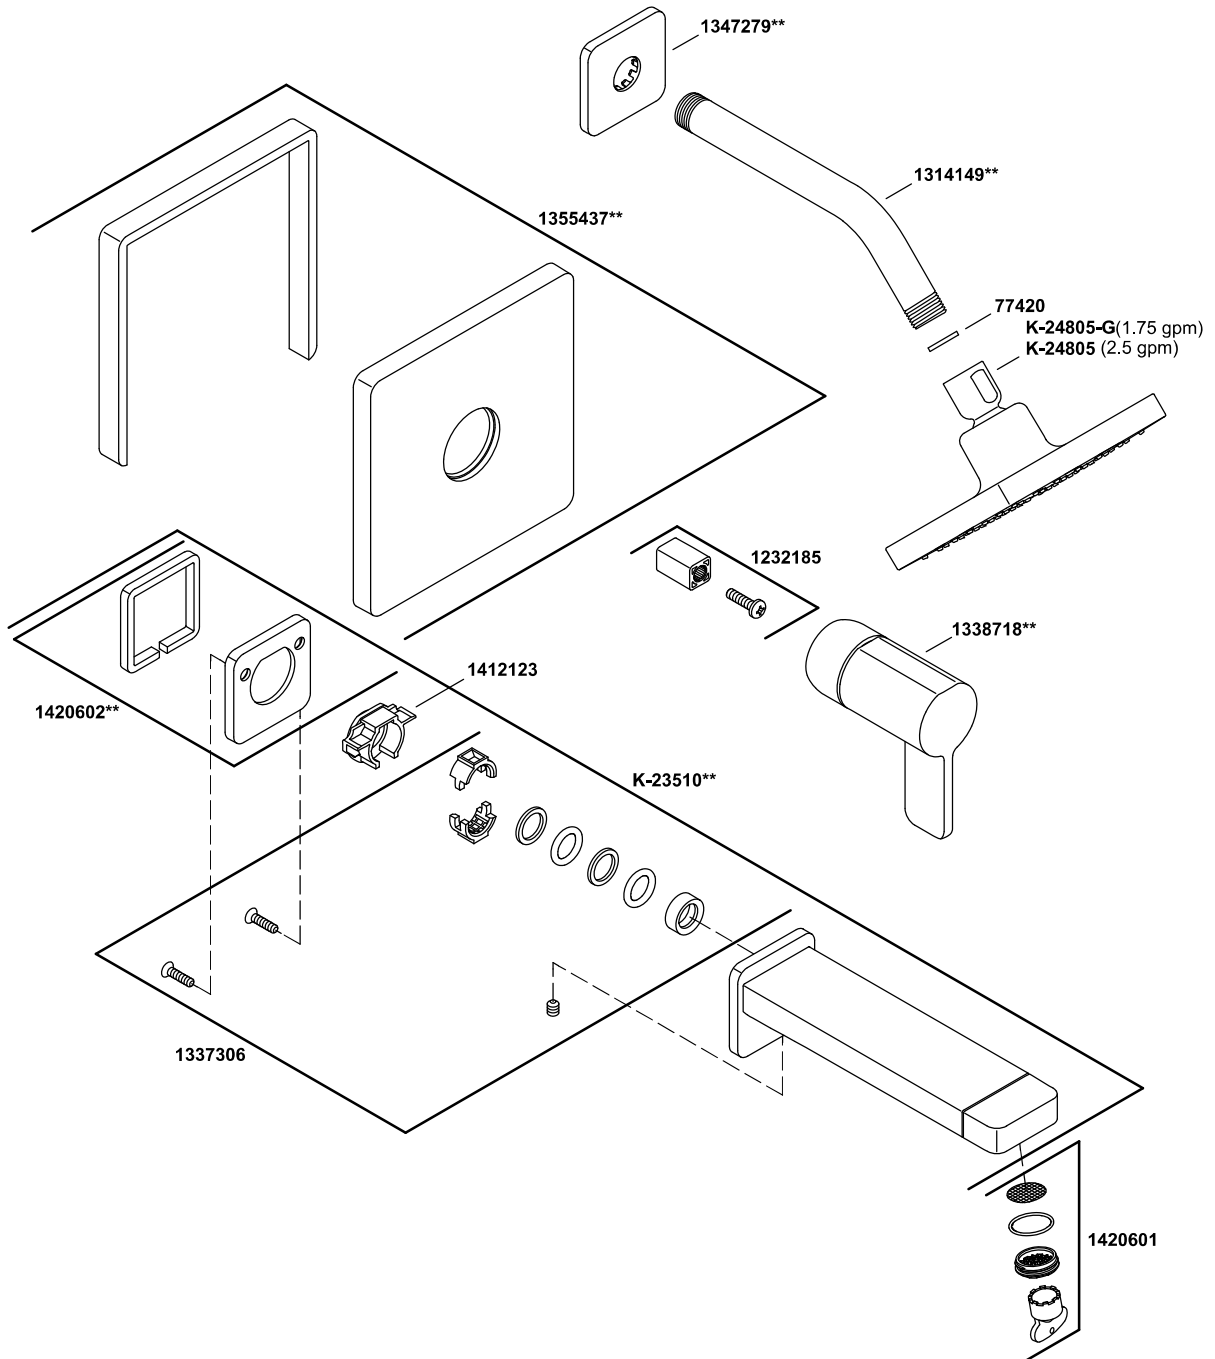

Parallel® Rite-Temp® shower valve trim

Rite-Temp® shower valve trim
K-TS23501-4

1388222-8-B

©2020 Kohler Co.