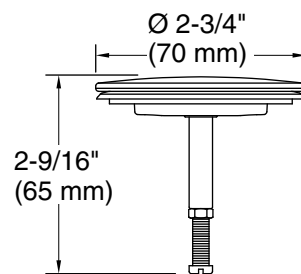

Features

- Contoured overflow hood.
- Designed specifically for use with the Tea-for-Two Cable Pop-up Drain (sold separately).

Material

- KOHLER finishes resist corrosion and tarnishing.

Codes/Standards

ASME A112.18.2/CSA B125.2

Technical Information

All product dimensions are nominal.

Drain included: No

Notes

Install this product according to the installation instructions.