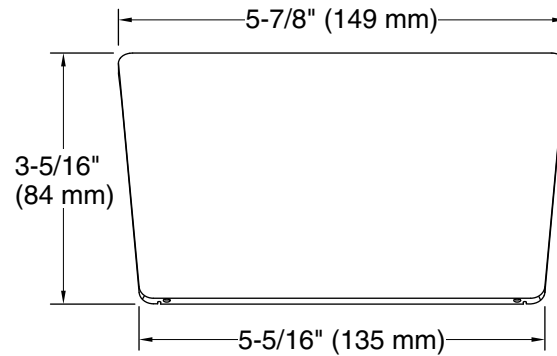

Features

- Contoured overflow hood.
- Designed specifically for use with the Tea-for-Two Cable Pop-up Drain (sold separately).

Material

- KOHLER finishes resist corrosion and tarnishing.

Codes/Standards

ASME A112.18.2/CSA B125.2

Technical Information

All product dimensions are nominal.

Drain included: No

Notes

Install this product according to the installation instructions.