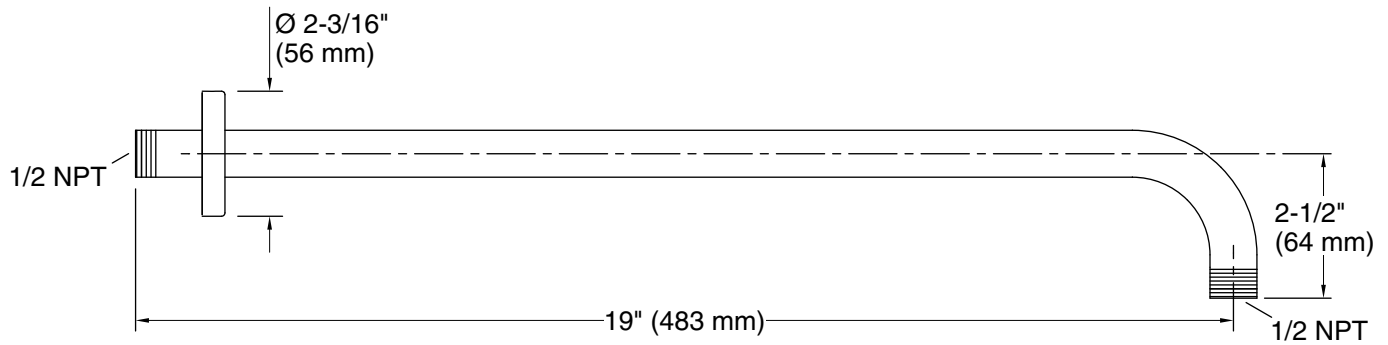

Features

- Compatible only with single-function rainheads.

Material

- Brass construction ensures durability and reliability.
- KOHLER finishes resist corrosion and tarnishing.

Installation

- 1/2 -14 NPT connection.
- Wall-mount.

Color	Code	Description
	CP	Polished Chrome
	BN	Vibrant® Brushed Nickel
	BL	Matte Black
	2MB	Vibrant® Brushed Moderne Brass

Technical Information

All product dimensions are nominal.