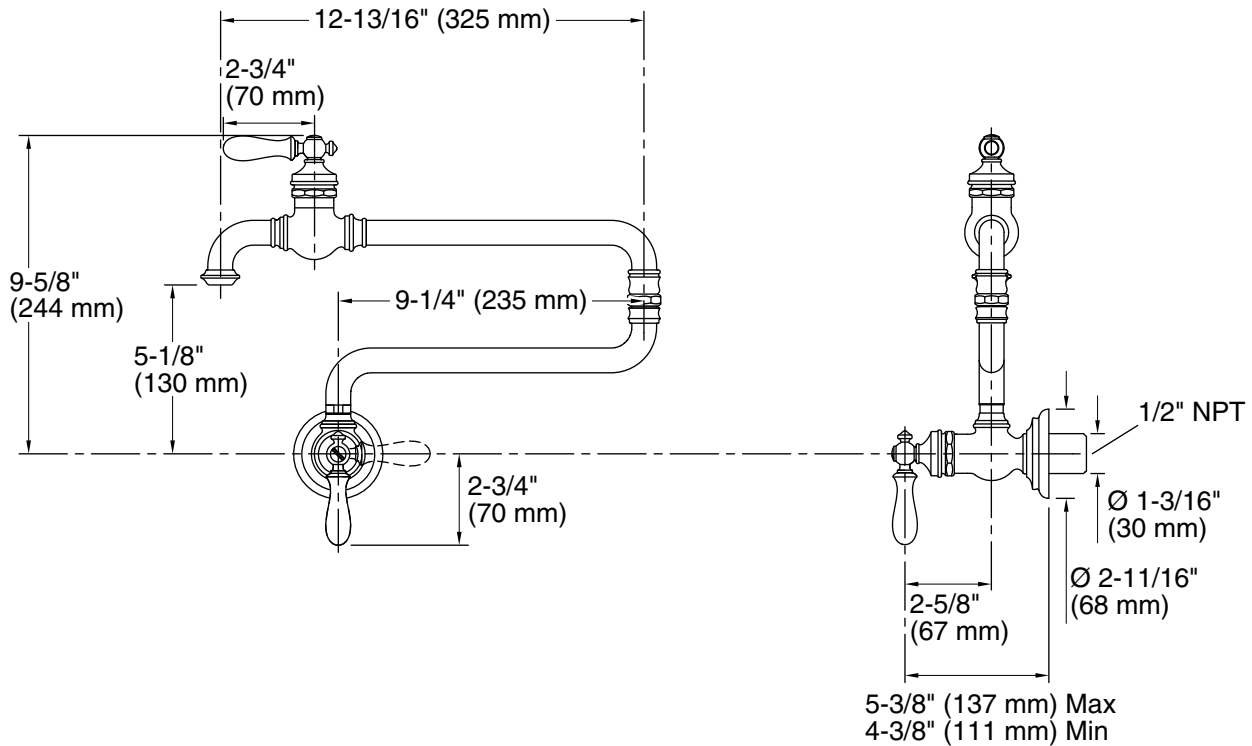

Features

- KOHLER ceramic disc valves exceed industry longevity standards for a lifetime of durable performance
- Articulating spout with 360° rotation offers superior clearance for filling pots on cooktops and ranges
- Single lever handle with main lever shutoff
- 3.2 gpm (12.1 lpm) @ 60 psi (4.1 bar)
- Coordinates with other Artifacts kitchen products

Technical Information

All product dimensions are nominal.

Spout:

Spout reach: 22" (559 mm)

Notes

Install this product according to the installation guide.