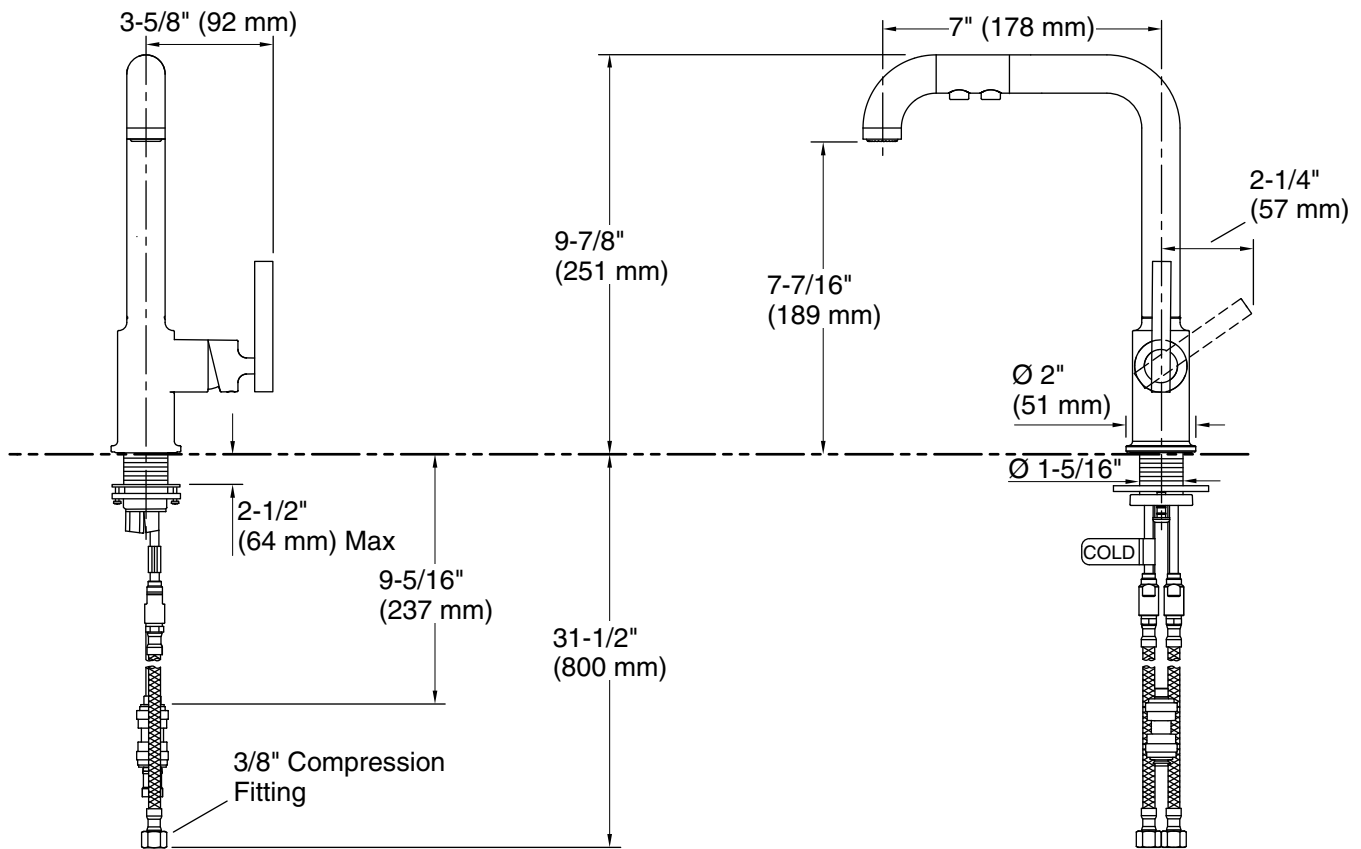

Technical Information

All product dimensions are nominal.

Notes

Install this product according to the installation guide.

ADA complaint for faucet handles only.

ADA, CSA B651 compliant when installed to the specific requirements of these regulations.