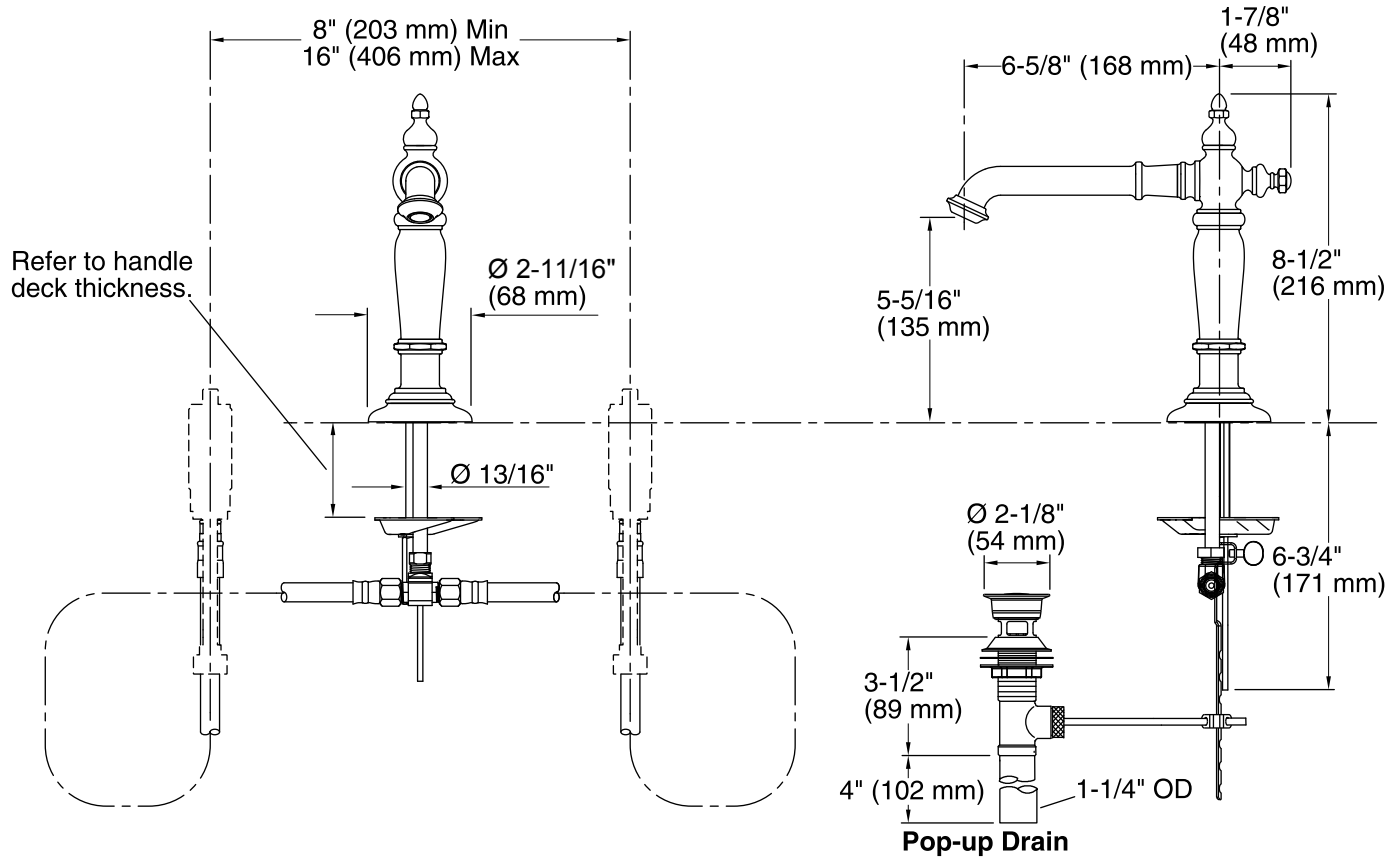

Features

- Metal construction.
- Metal pop-up drain with tailpiece.
- 6-5/8" (168 mm) spout reach.
- 1.2 gal/min (4.5 l/min) maximum flow rate [max at 60 psi (4.14 bar)].

Required Accessories

- K-98068-3 Widespread Bathroom Sink Faucet Handles
or
K-98068-3M Widespread Bathroom Sink Faucet Handles
or
K-98068-4 Widespread Bathroom Sink Faucet Handles
or
K-98068-9M Widespread Bathroom Sink Faucet Handles

Technical Information

All product dimensions are nominal.

Drain included: YES

Spout:

Spout reach: 6-5/8" (168 mm)

Faucet:

Flow rate: 1.2 gal/min (4.5 l/min)

Pressure: 60 psi (4.1 bar)