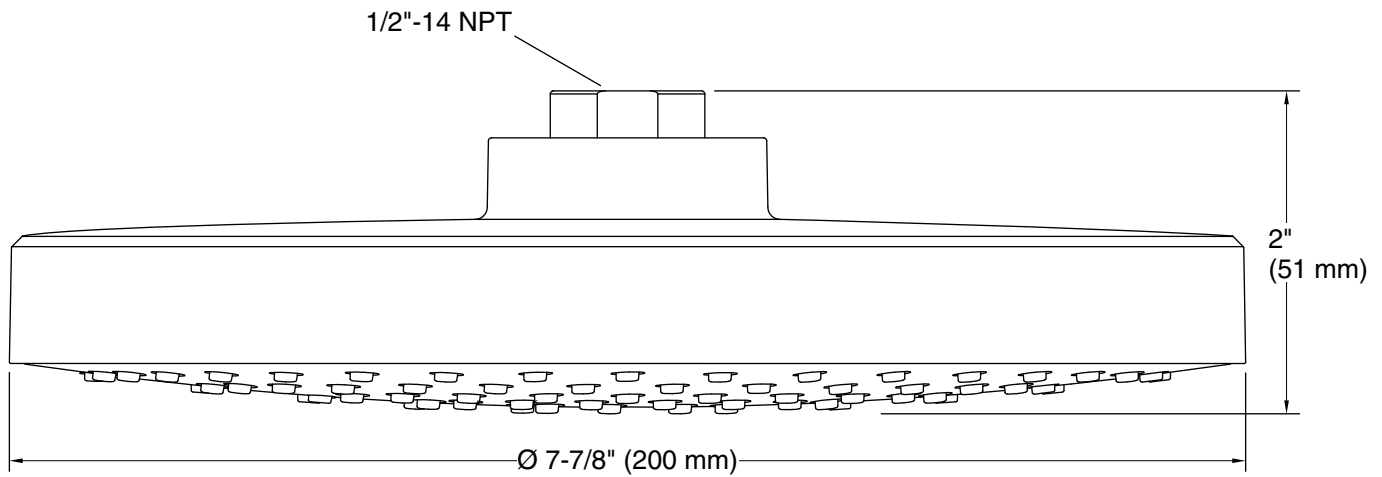

Features

- Spray performance delivers a drenching rain experience.
- Angled nozzles provide a full-coverage spray.
- Adjustable swivel ball joint allows for precise spray adjustment.
- MasterClean™ sprayface features an easy-to-clean surface that withstands mineral buildup.
- Complements the Awaken collection.
- 1.75 gpm (6.6 lpm) flow rate.
- ½" NPT connection.

Technical Information

All product dimensions are nominal.

Showerhead/Body Spray:

Rated maximum flow: 1.75 gal/min (6.6 l/min)

Pressure:

45 psi (3.1 bar)

Notes

Install this product according to the installation instructions.