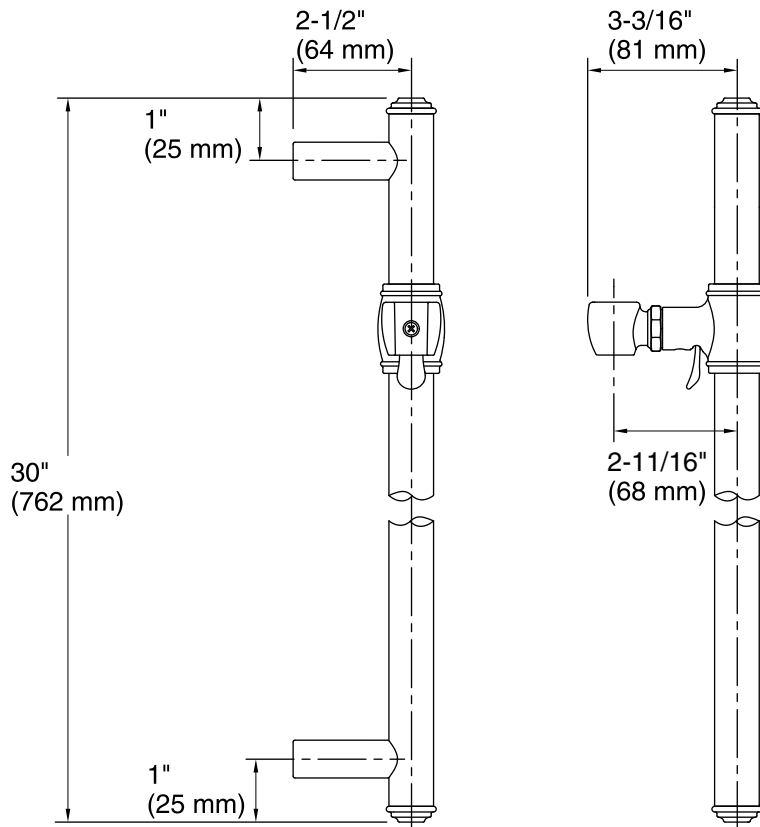

Features

- Allows handshower to be raised or lowered to desired height for customized showering experience.
- Handshower not included.
- Coordinates with other products in the Artifacts™ collection.
- 3-3/16" (81 mm) x 2-1/2" (64 mm) x 30" (762 mm)

Technical Information

All product dimensions are nominal.

Notes

Install this product according to the installation guide.

ADA, OBC, CSA B651 compliant when installed to the specific requirements of these regulations.