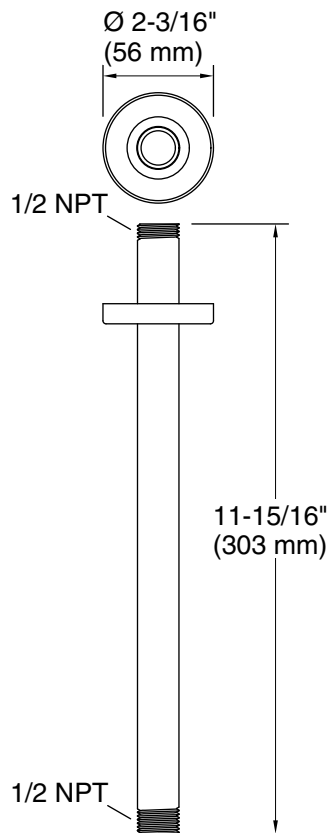

Technical Information

All product dimensions are nominal.