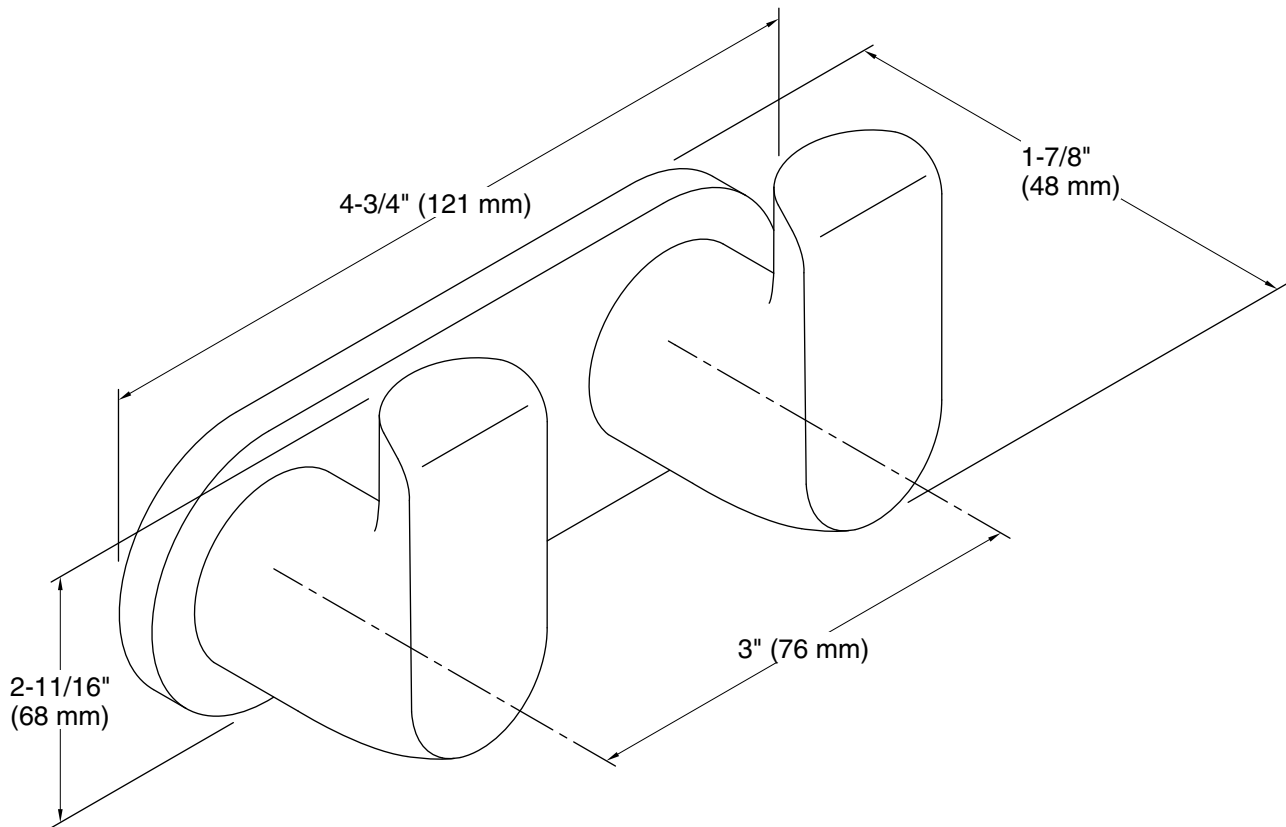

**Avid®**  
double robe hook  
**K-97500**

**Features**

- Double robe hook provides convenient hanging storage of robes, towels, and other bath items.
- Coordinates with other products in the Avid collection.

## Technical Information

All product dimensions are nominal.

Material: Zinc