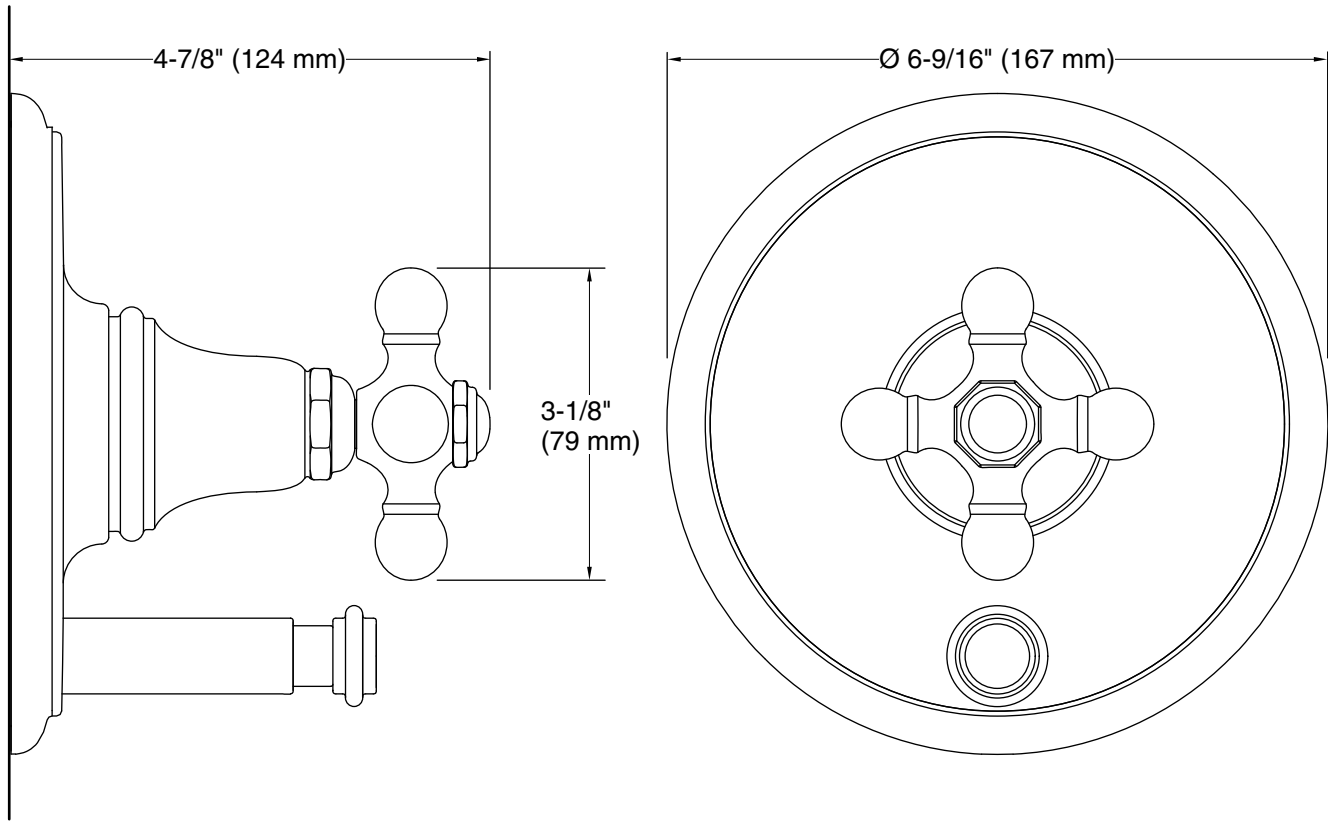

**Technical Information**

All product dimensions are nominal.

Drain included: No

**Notes**

Install this product according to the installation instructions.

ADA compliant when installed to the specific requirements of these regulations.