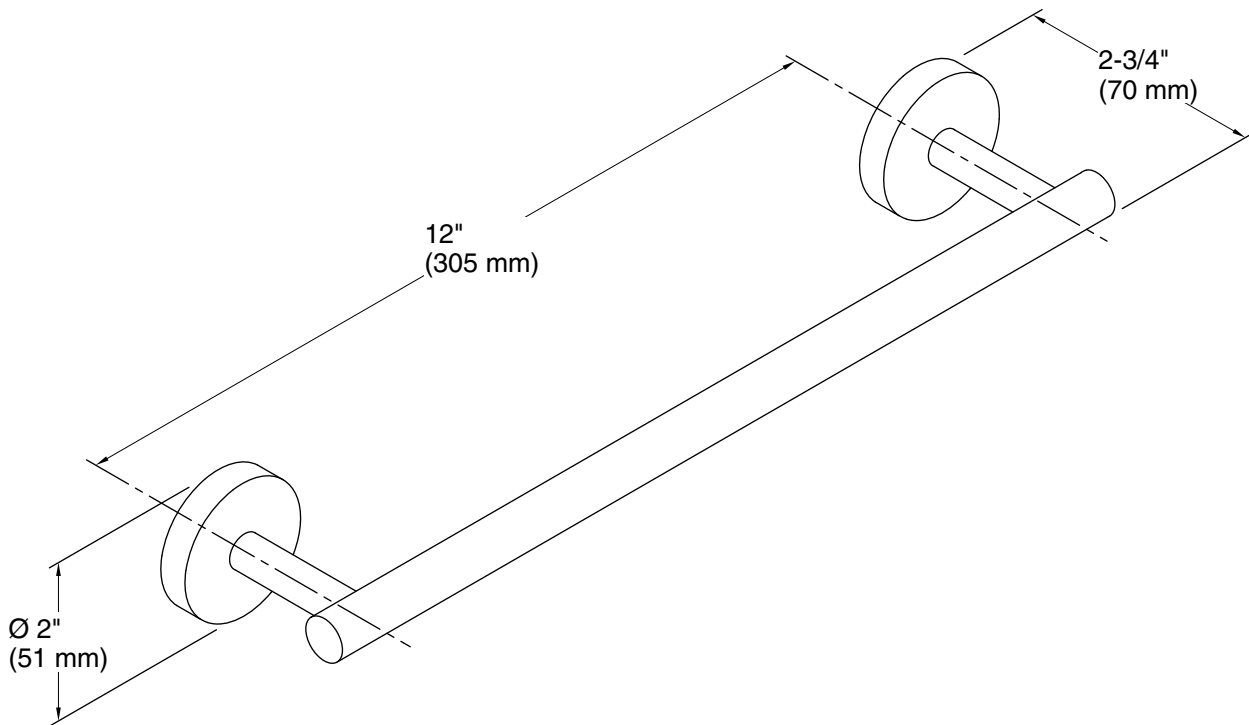

Technical Information

All product dimensions are nominal.

Material: Zinc, Brass

Notes

Install this product according to the installation instructions.

CAUTION: Risk of personal injury. Do not install these products in any area where they are likely to be used inadvertently as a grab bar or support bar. These products are not designed or intended for use as a grab bar or support bar.