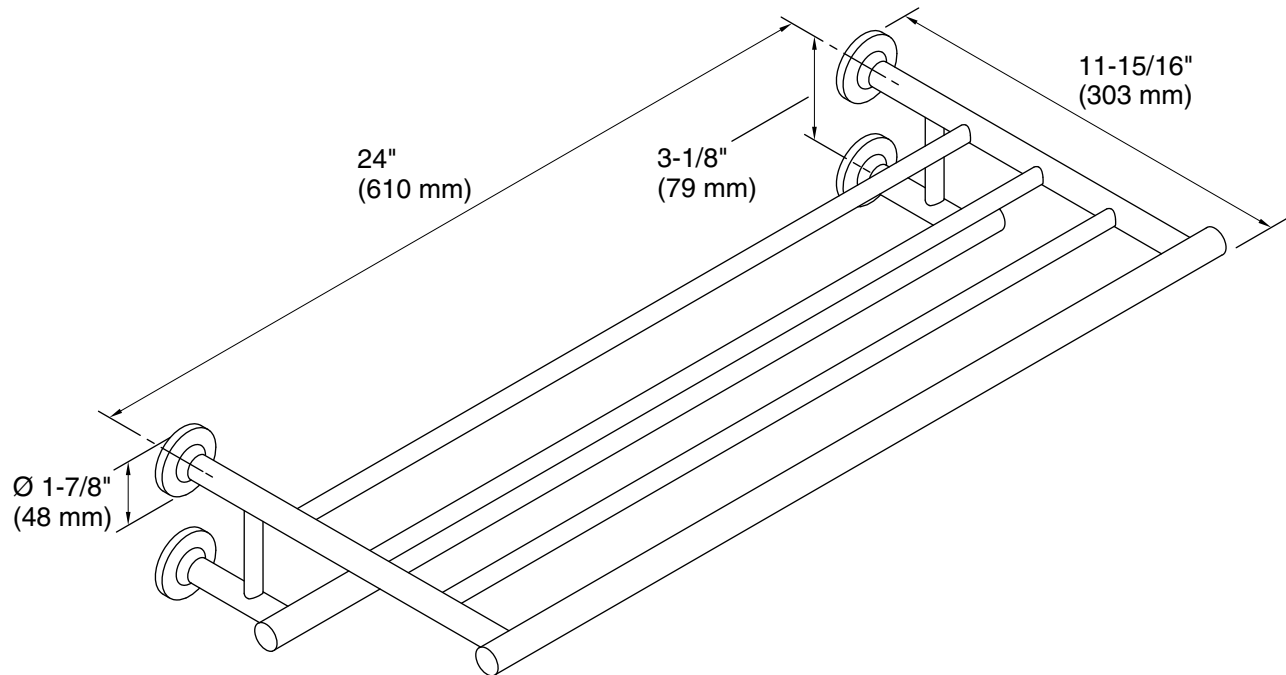

Technical Information

All product dimensions are nominal.

Material: Metal

Notes

Install this product according to the installation guide.

CAUTION: Risk of personal injury. Do not install these products in any area where they are likely to be used inadvertently as a grab bar or support bar. These products are not designed or intended for use as a grab bar or support bar.