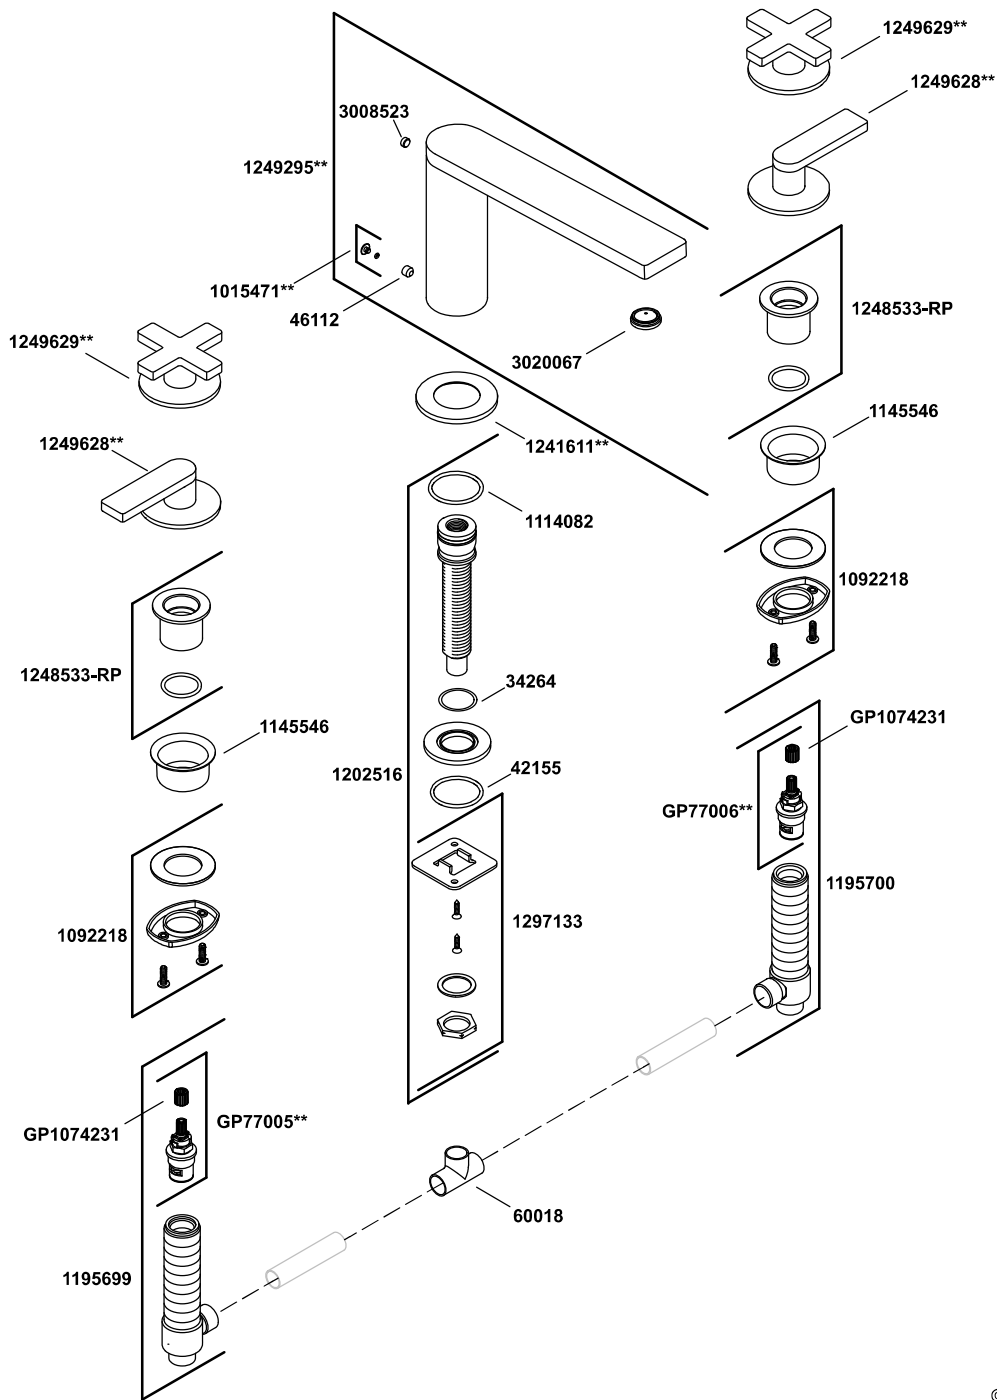

Composed®

Deck-mount bath faucet with lever handles
K-73081-4-CP

1248850-8-B

© 2017 Kohler Co.