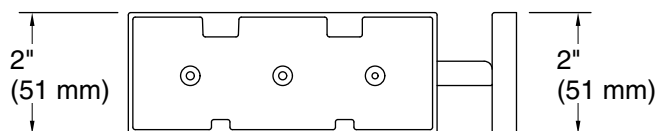

Technical Information

All product dimensions are nominal.

Installation Type: Wall-mount

Material: Zinc, Stainless Steel

Notes

Install this product according to the installation instructions.