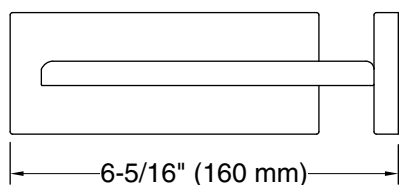

Technical Information

All product dimensions are nominal.

Installation Type: Wall-mount

Material: Zinc, Stainless Steel

Notes

Install this product according to the installation instructions.