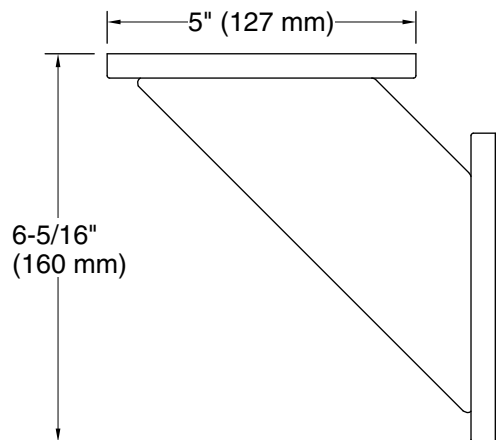

Technical Information

All product dimensions are nominal.

Installation Type: Wall-mount

Material: Zinc, Stainless Steel

Notes

Install this product according to the installation instructions.