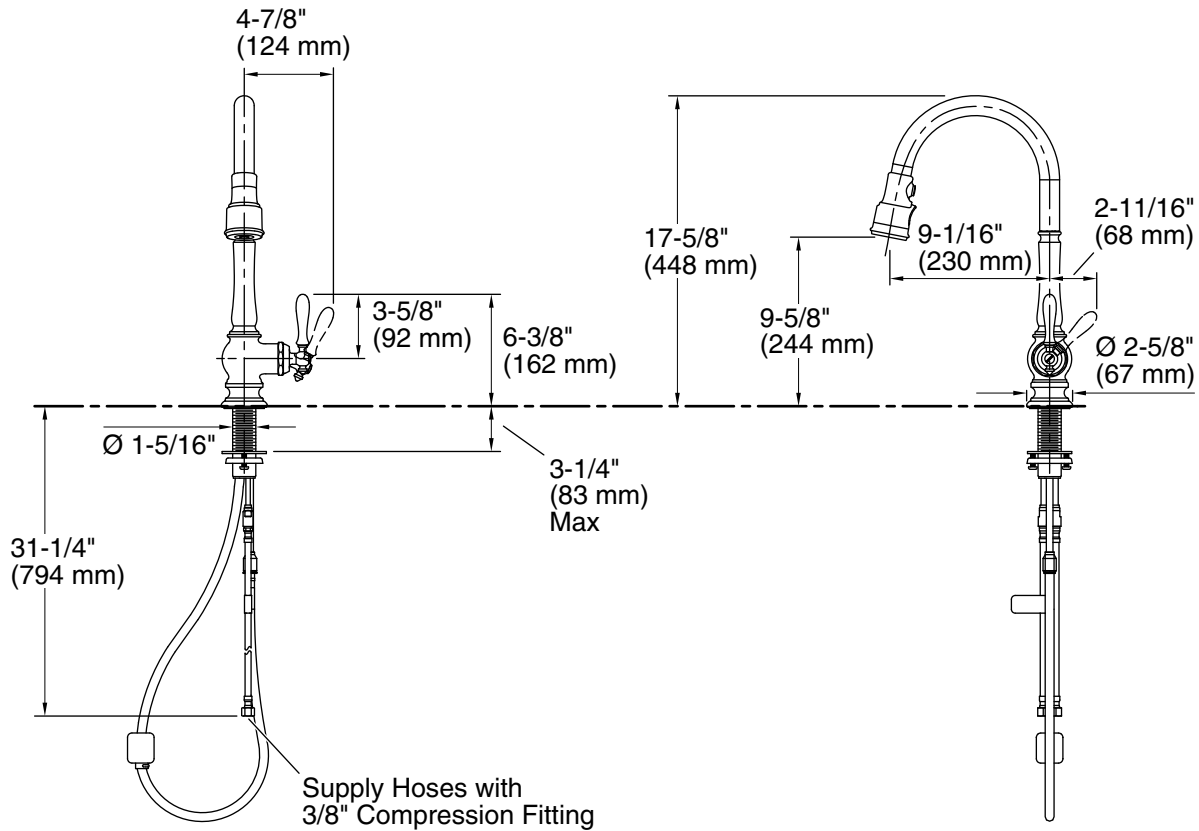

## Adapters, Rough-in and Extension Kits

1012715                                      Range: 3-1/4" (83 mm) -  
 5-3/8" (137 mm)

**Technical Information**

All product dimensions are nominal.

**Spout:**

Spout reach: 9-1/16" (231 mm)

**Notes**

Install this product according to the installation guide.

Meets all local plumbing codes for backflow prevention requirements.