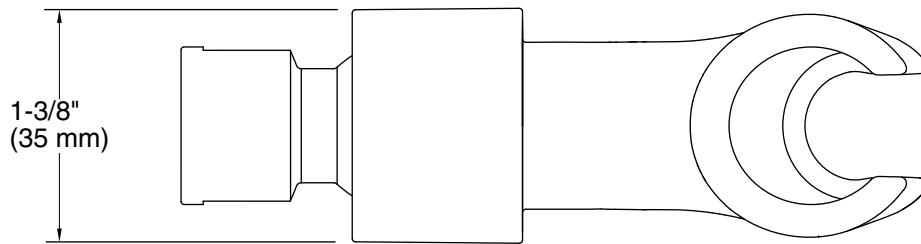

Technical Information

All product dimensions are nominal.

Material: Metal

Notes

Install this product according to the installation guide.