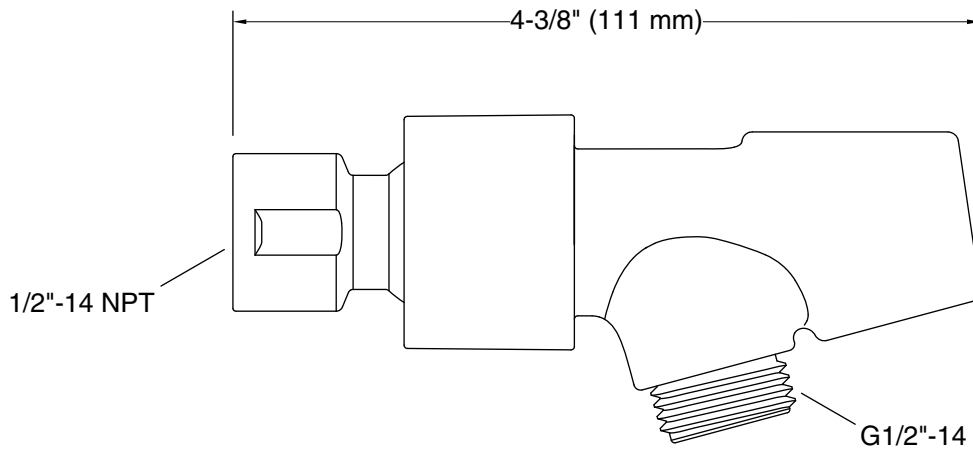

Technical Information

All product dimensions are nominal.

Material: Metal

Notes

Install this product according to the installation guide.