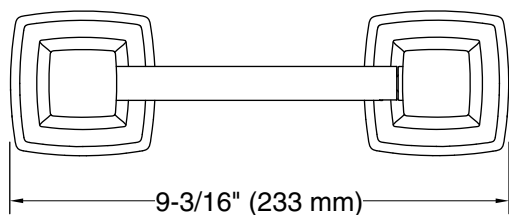

Features

- Pivoting holder makes changing toilet paper quick and simple.
- Coordinates with other products in the Riff collection.

Material

- Premium metal construction for durability and reliability.
- KOHLER finishes resist corrosion and tarnishing.

Technical Information

All product dimensions are nominal.

Material: Zinc