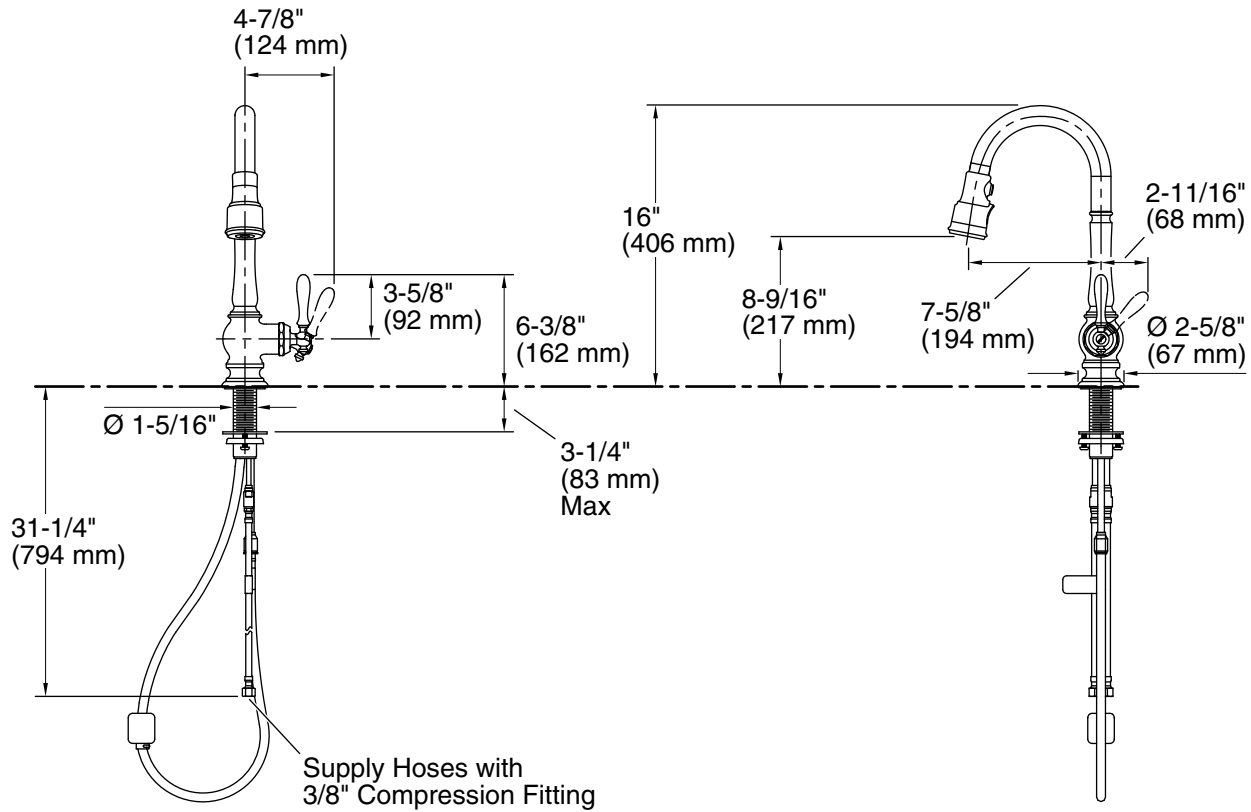

## Adapters, Rough-in and Extension Kits

1012715                                      Range: 3-1/4" (83 mm) -  
 5-3/8" (137 mm)

### Technical Information

All product dimensions are nominal.

#### Spout:

Spout reach: 7-5/8" (193 mm)