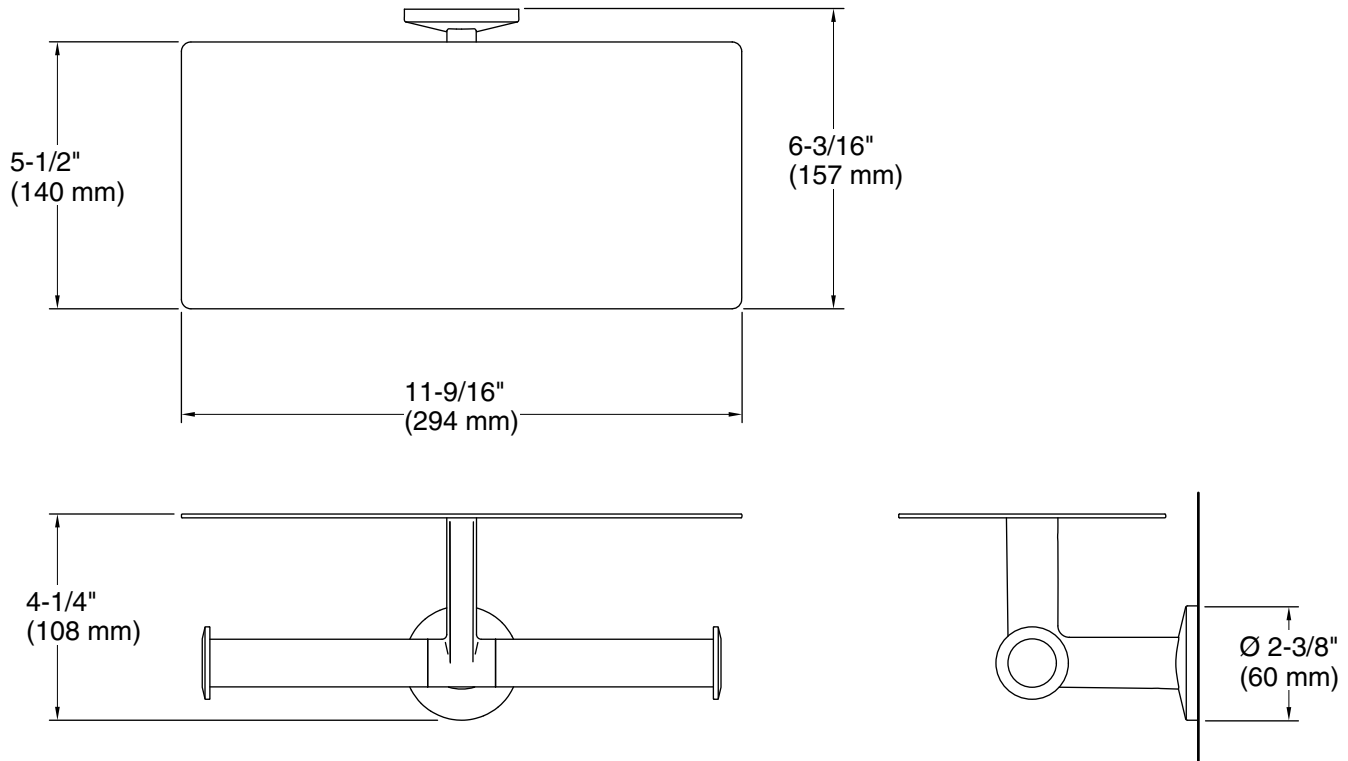

Technical Information

All product dimensions are nominal.

Material: Zinc, Brass

Notes

Install this product according to the installation instructions.

CAUTION: Risk of personal injury. Do not install these products in any area where they are likely to be used inadvertently as a grab bar or support bar. These products are not designed or intended for use as a grab bar or support bar.