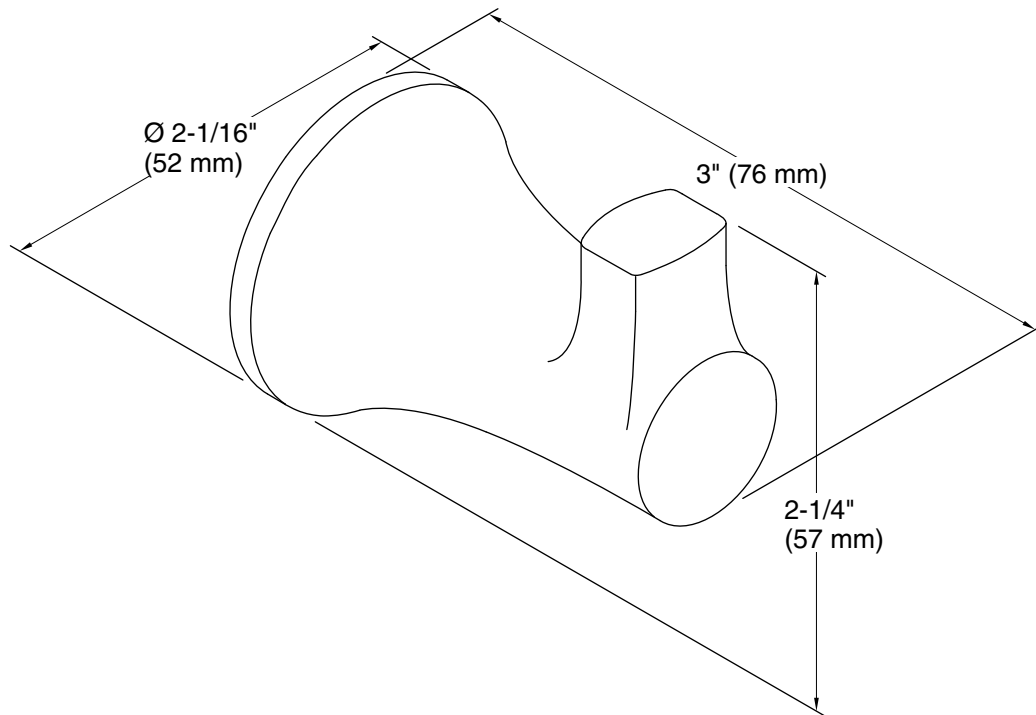

Color	Code	Description
	CP	Polished Chrome
	SN	Vibrant® Polished Nickel
	BN	Vibrant® Brushed Nickel
	BL	Matte Black

Technical Information

All product dimensions are nominal.

Material: Zinc

Notes

Install this product according to the installation instructions.