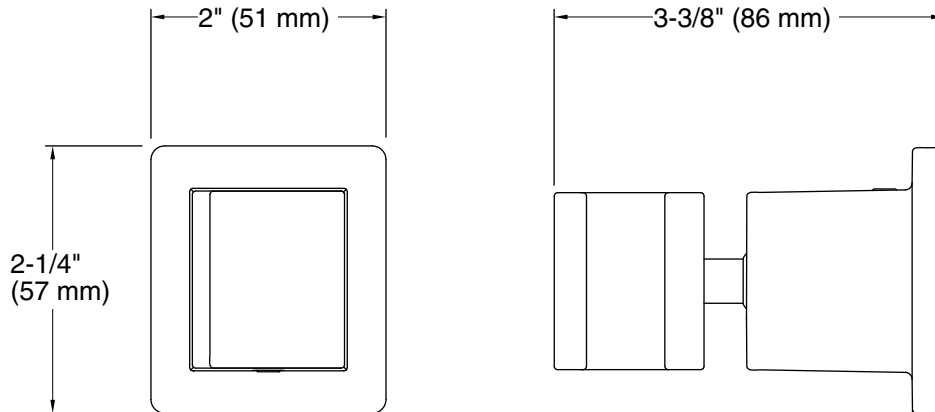

Features

- Handshower holder pivots and rotates to position handshower at desired angle.
- Ball joint offers smooth, wide-range movement.
- Unique side opening for handshower can be positioned for right- or left-side use.
- Coordinates with other products in the Awaken collection.

Technical Information

All product dimensions are nominal.

Material: Metal

Notes

Install this product according to the installation guide.