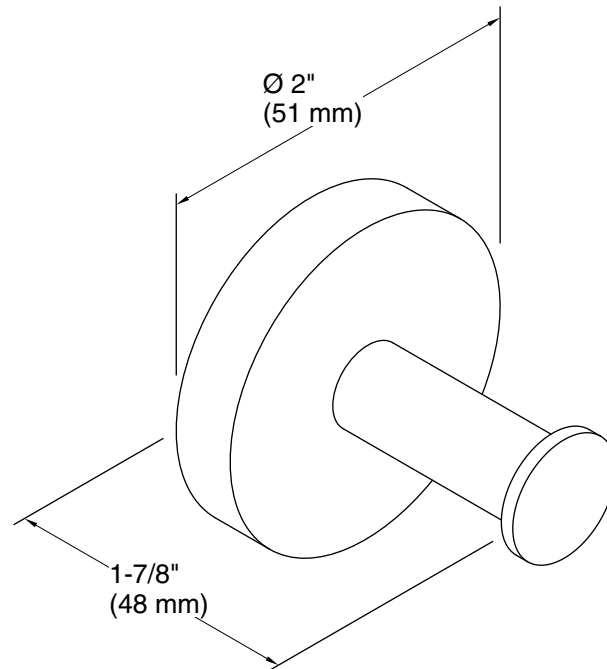

Technical Information

All product dimensions are nominal.

Material: Zinc, Brass

Notes

Install this product according to the installation instructions.

CAUTION: Risk of personal injury. Do not install these products in any area where they are likely to be used inadvertently as a grab bar or support bar. These products are not designed or intended for use as a grab bar or support bar.