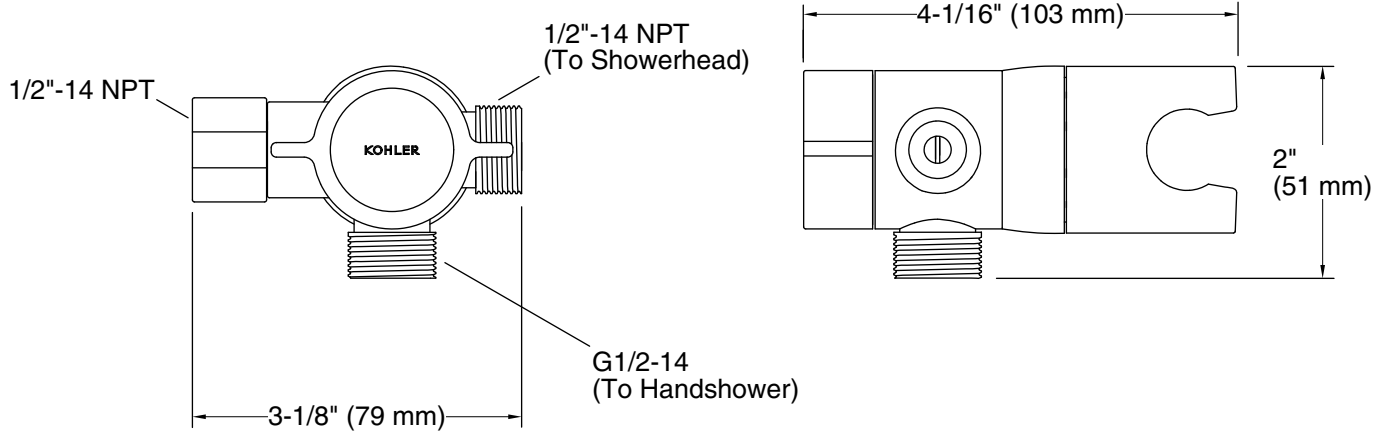

Features

- Diverter switches water between showerhead or handshower, or both on at one time.
- Easily mounts on the end of your shower arm and fits most standard handshower hoses, handshowers, and showerheads.
- Includes flow restrictor that limits water flow to 2.5 gpm (gallons per minute) when one or both showering components are running.

Technical Information

All product dimensions are nominal.

Notes

Install this product according to the installation guide.