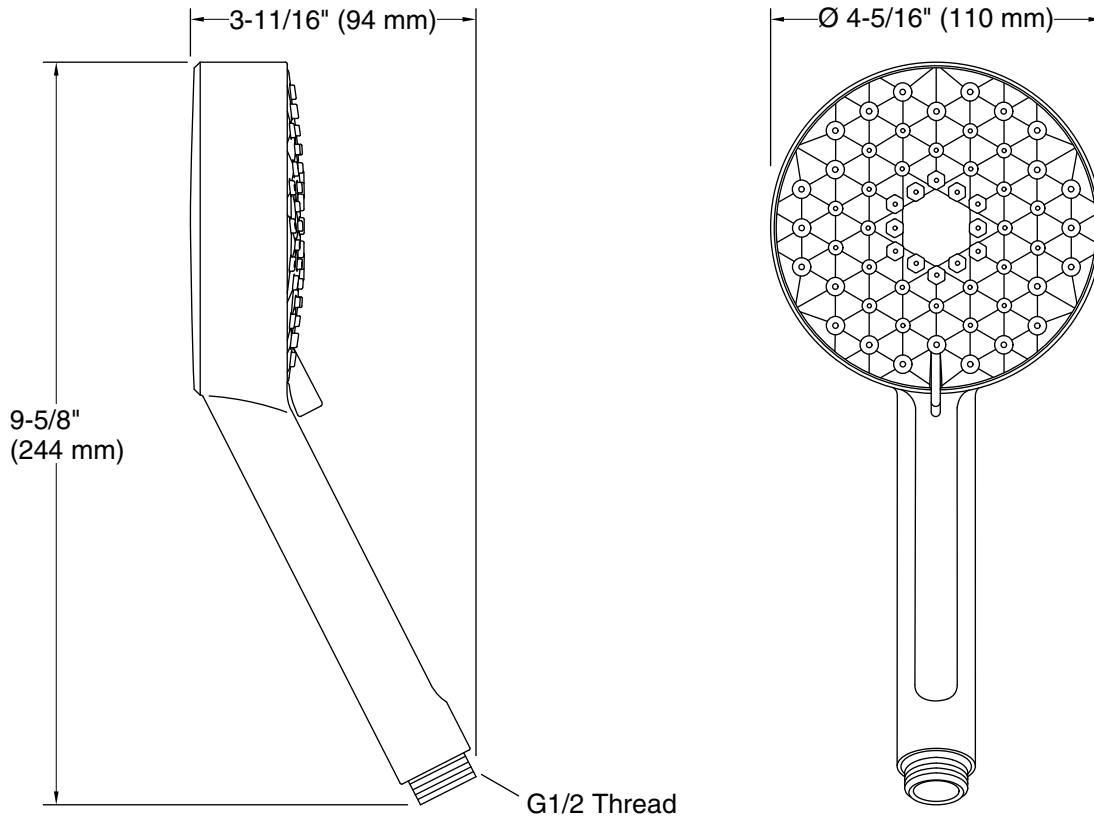

Technical Information

All product dimensions are nominal.

Handshower:

Rated maximum flow: 2 gal/min (7.6 l/min)

Notes

Install this product according to the installation guide.

Plumbing codes require approved backflow prevention devices to be installed in-line to handshowers. Please consult with local plumbing officials.

ADA, OBC, CSA B651 compliant when installed to the specific requirements of these regulations.