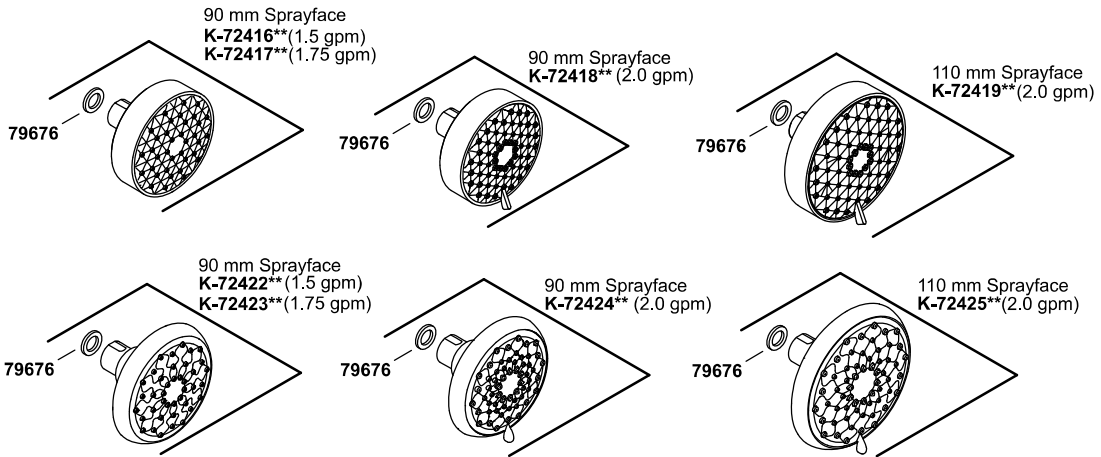

# Awaken® G110 Geometric 2.0 gpm mul

2.0 gpm multifunction handshower  
K-72415

# Awaken® G110 Geometric 2.0 gpm mul

2.0 gpm multifunction handshower  
K-72415

**NOTE:** Your product may appear different than shown.