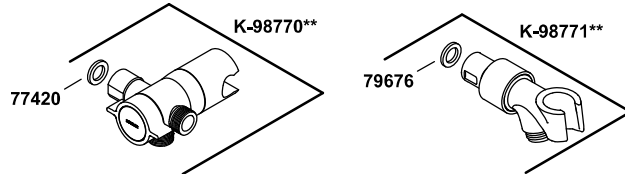

# Awaken® G110 Geometric 2.0 gpm mul

2.0 gpm multifunction handshower  
K-72415

# Awaken® G110 Geometric 2.0 gpm mul

2.0 gpm multifunction handshower  
K-72415

**NOTE:** Your product may appear different than shown.