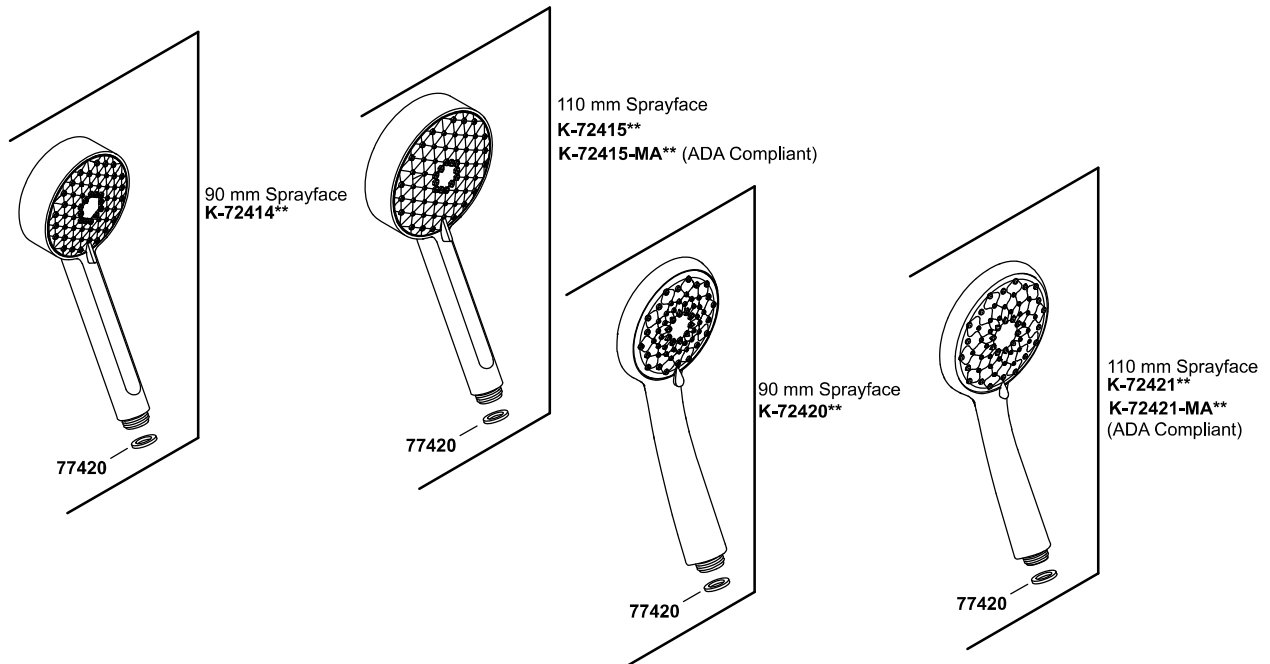

# Awaken® G110 Geometric 2.0 gpm mul

2.0 gpm multifunction handshower  
K-72415

# Awaken® G110 Geometric 2.0 gpm mul

2.0 gpm multifunction handshower  
K-72415

**NOTE:** Your product may appear different than shown.