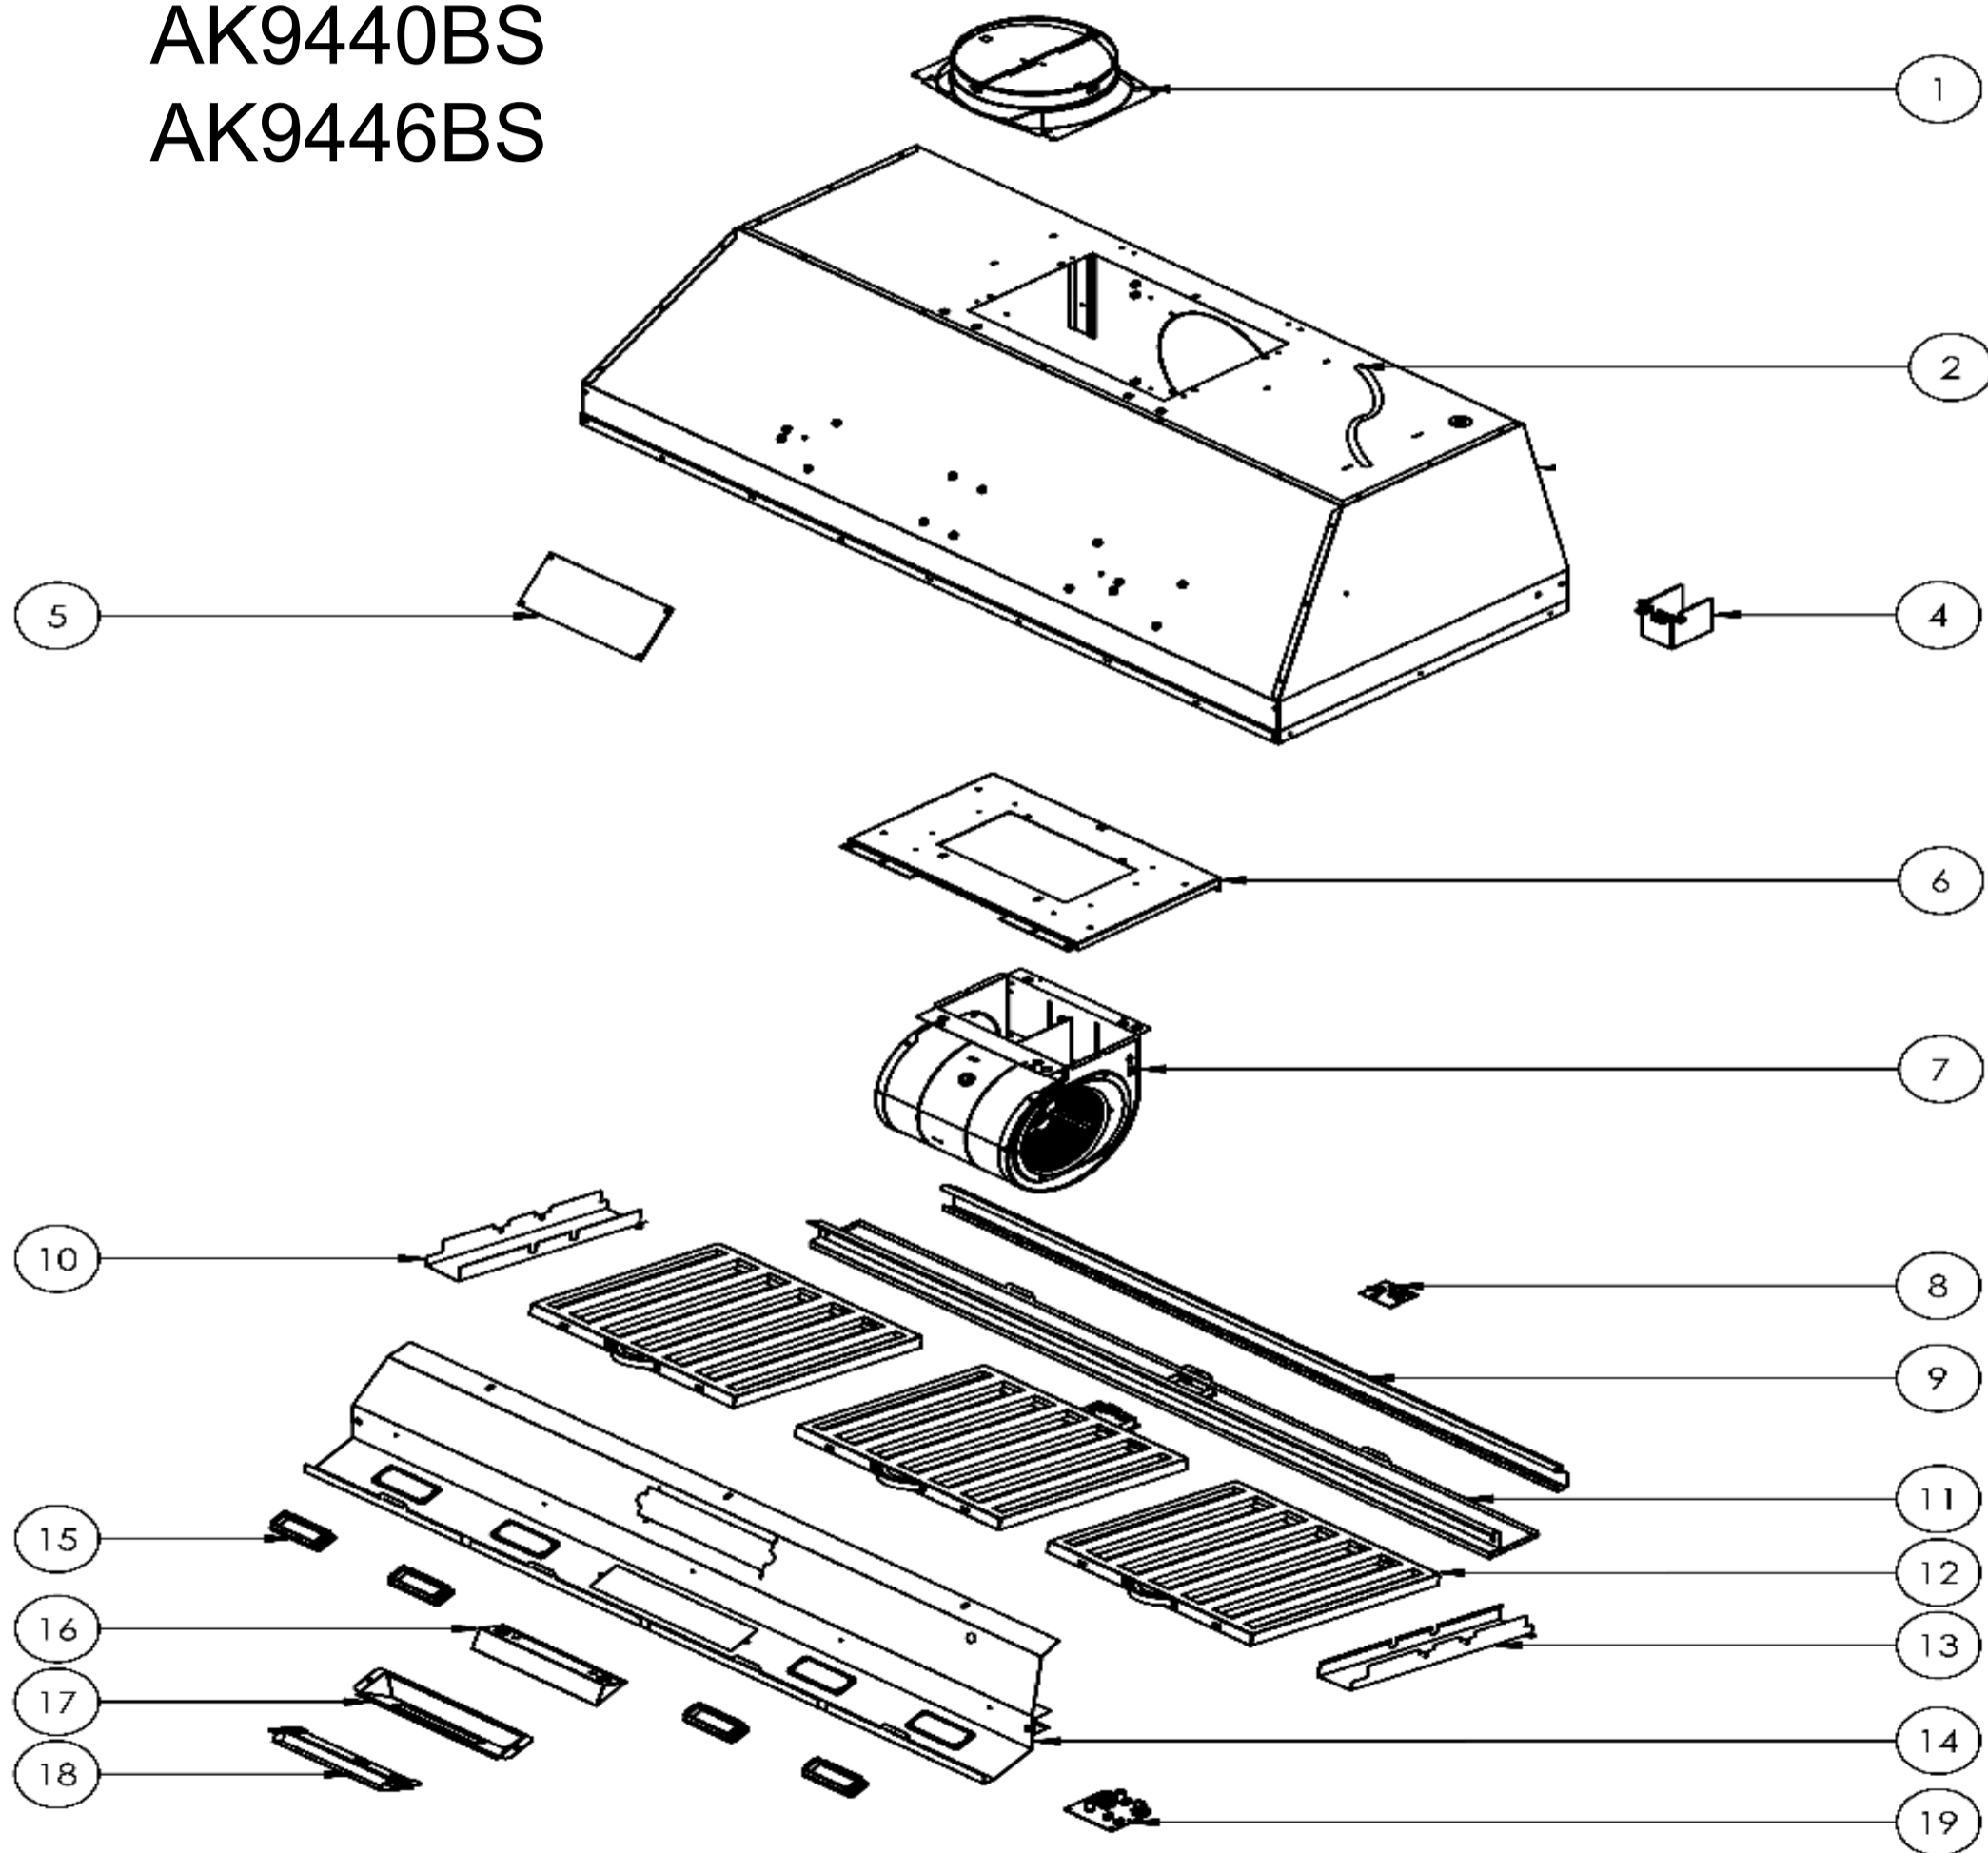

AK9428BS  
AK9434BS  
AK9440BS  
AK9446BS

# Monsoon Connect

**AK9428BS, AK9434BS, AK9440BS, AK9446BS**

Ref #	Part #	Description	Qty.
1	54050080	8 Inch Collar w/Damper	1
2	11030144	Electrical Wires	1
4	54200011	Electrical Box	1
5	11010130	Main Control Board	1
6	54190047	Single Blower Mounting Bracket	1
7	12120086	Blower	1
8	11010131	WiFi Control Board	1
9	56130044	Oil Tray (30", 36", 42")	1
9	56130045	Oil Tray (48")	1
10	50120184	Side Panel Left (AK9434BS)	1
10	50120186	Side Panel Left (AK9440BS)	1
10	50120188	Side Panel Left (AK9446BS)	1
11	50120204	Rear Panel w/WiFi Cover (AK9428BS)	1
11	50120205	Rear Panel w/WiFi Cover (AK9434BS)	1
11	50120206	Rear Panel w/WiFi Cover (AK9440BS)	1
11	50120207	Rear Panel w/WiFi Cover (AK9446BS)	1
12	50210039	Baffle Filter (48" x 3)	2
13	50120185	Side Panel Right (AK9434BS)	1
13	50120187	Side Panel Right (AK9440BS)	1
13	50120189	Side Panel Right (AK9446BS)	1
14	50110317	Light Panel Assembly (AK9428BS)	1
14	50110318	Light Panel Assembly (AK9434BS)	1
14	50110319	Light Panel Assembly (AK9440BS)	1
14	50110320	Light Panel Assembly (AK9446BS)	1
15	Z0B0047	LumiLight LED, DC, 6W (48" x 4)	2
15-1	11030151	LED Wiring (28", 34", 40")	1
15-1	11030152	LED Wiring (46")	1
16	54140301	Switch Bracket	1
17	52170084	Switch Cover Plate	1
18	11000151	Switch Assembly	1
19	11010132	LED Control Board (AK9446BS ONLY)	1
20	05000090	Hardware Packet	1
21	54140146	Horizontal Ducting Mount Brackets	2
22	52170054	Top Rectangular Cover Plate	1