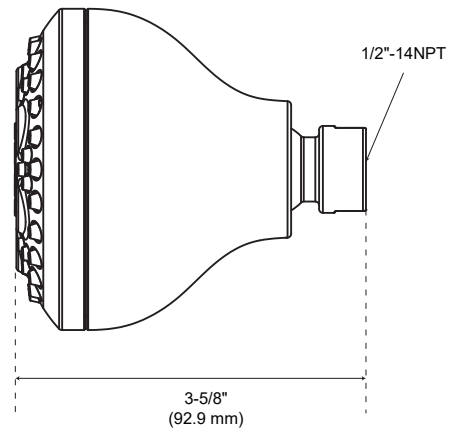

Product Specifications

* All measurements are nominal. Please verify before actual installation.

Warranty and Codes

This product comes complete with installation, operating, care and maintenance instructions. This PROFLO faucet carries a limited lifetime warranty when installed in residential applications. The warranty is five years in commercial applications. This product meets ASME: A112.18.1.