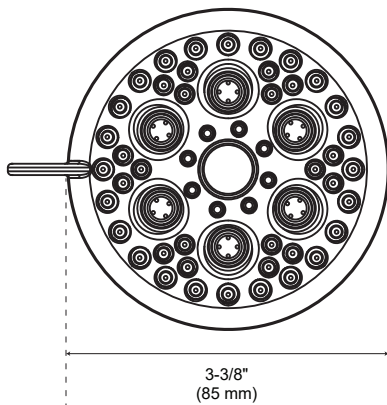

Product Specifications

* All measurements are nominal. Please verify before actual installation.

Warranty and Codes

This product comes complete with installation, operating, care and maintenance instructions. This PROFLO faucet carries a limited lifetime warranty when installed in residential applications. The warranty is five years in commercial applications. This product meets ASME: A112.18.1.