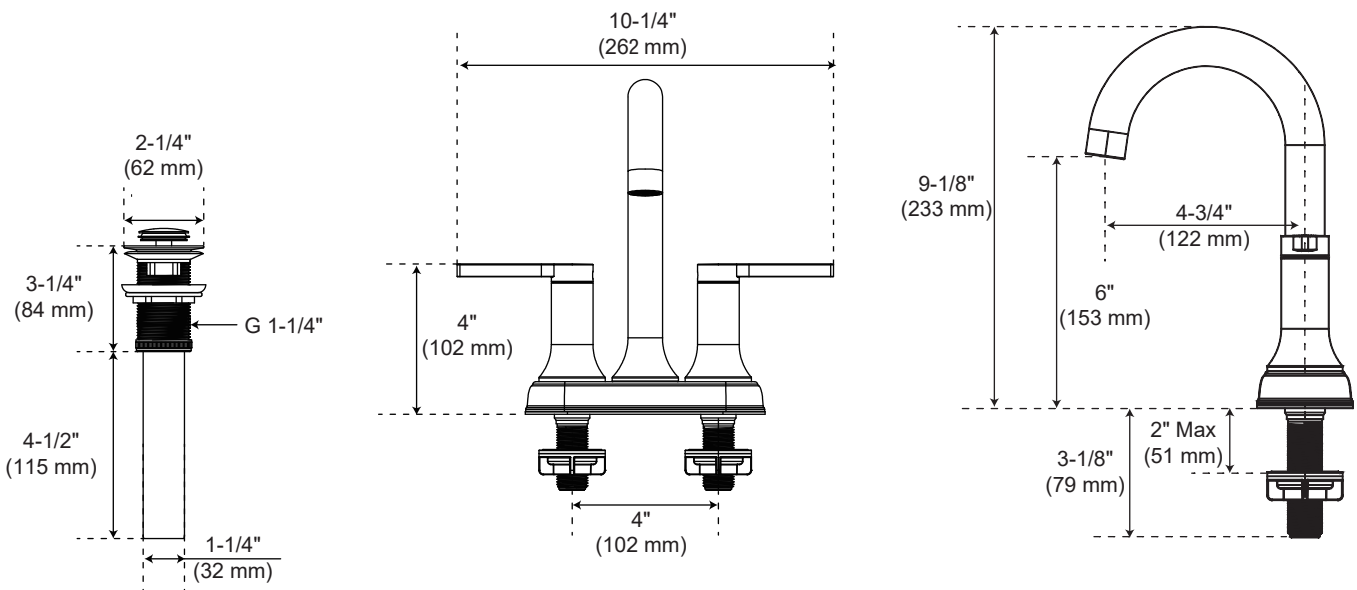

Codes and Certifications

- Certified to ASME A112.18.1 / CSA B125.1
- cUPC/IAPMO listed
- Handle ADA compliant
- EPA WaterSense certified
- NSF/ANSI/CAN 61: Q $\leq$ 1

PFWSC3940