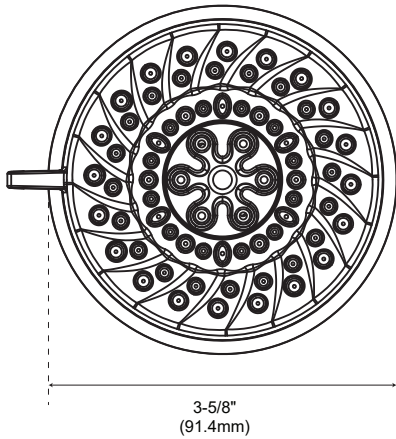

Product Specifications

* All measurements are nominal. Please verify before actual installation.

Warranty and Codes

This product comes complete with installation, operating, care and maintenance instructions. This PROFLO faucet carries a limited lifetime warranty when installed in residential applications. The warranty is five years in commercial applications. This product meets ASME: A112.18.1.