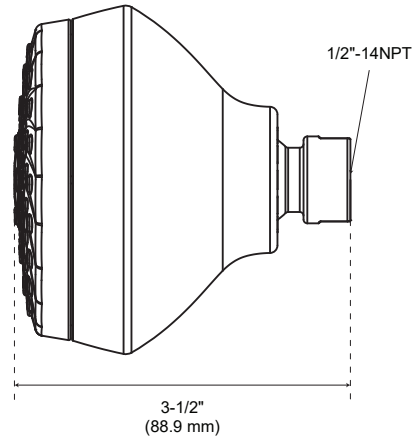

Product Specifications

* All measurements are nominal. Please verify before actual installation.

Warranty and Codes

This product comes complete with installation, operating, care and maintenance instructions. This PROFLO faucet carries a limited lifetime warranty when installed in residential applications. The warranty is five years in commercial applications. This product meets ASME: A112.18.1.