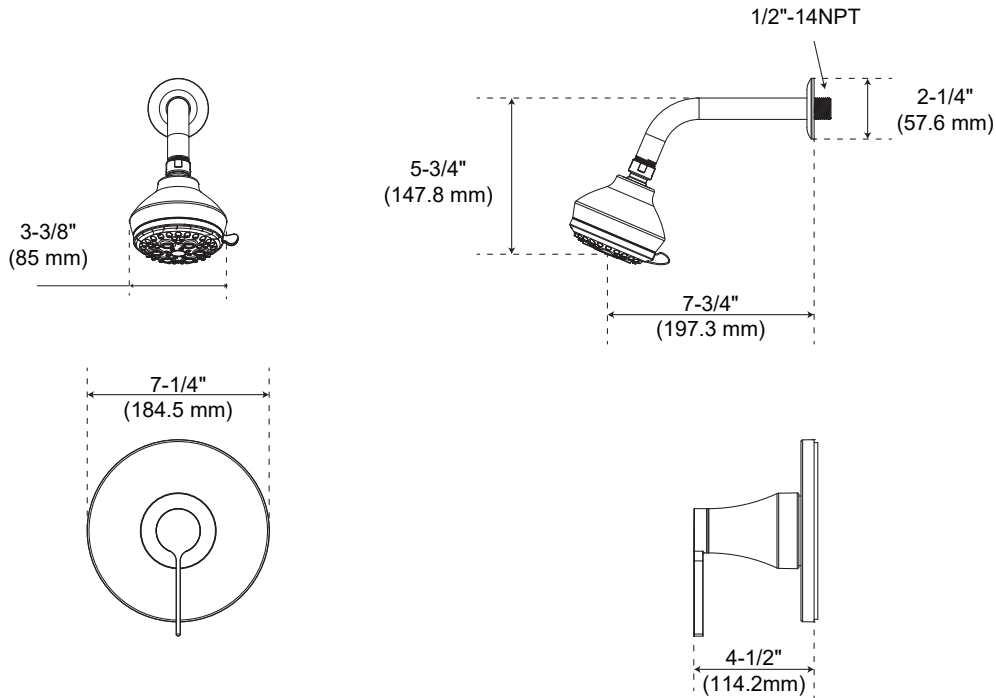

Product Specifications

* All measurements are nominal. Please verify before actual installation.

Warranty and Codes

This product comes complete with installation, operating, care and maintenance instructions. This PROFLO faucet carries a limited lifetime warranty when installed in residential applications. The warranty is five years in commercial applications. This product meets ASME: A112.18.1.