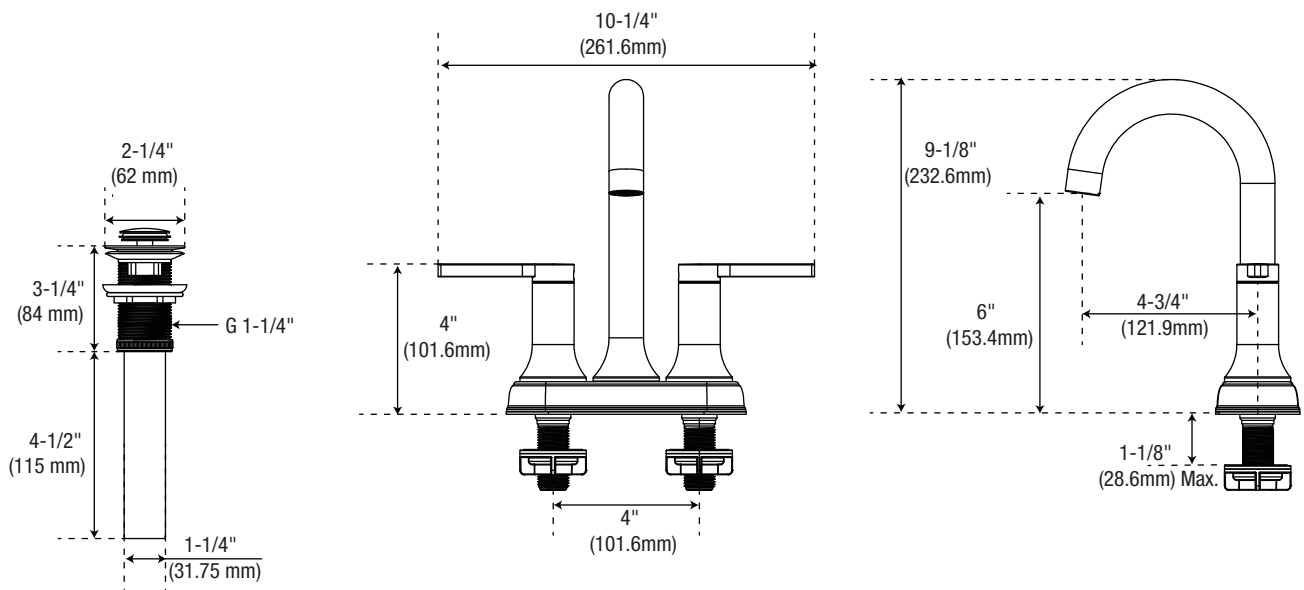

Codes and Certifications

- Certified to ASME A112.18.1 / CSA B125.1
- cUPC/IAPMO listed
- Handle ADA compliant
- EPA WaterSense certified
- NSF/ANSI/CAN 61: Q < 1

PFWSC3940